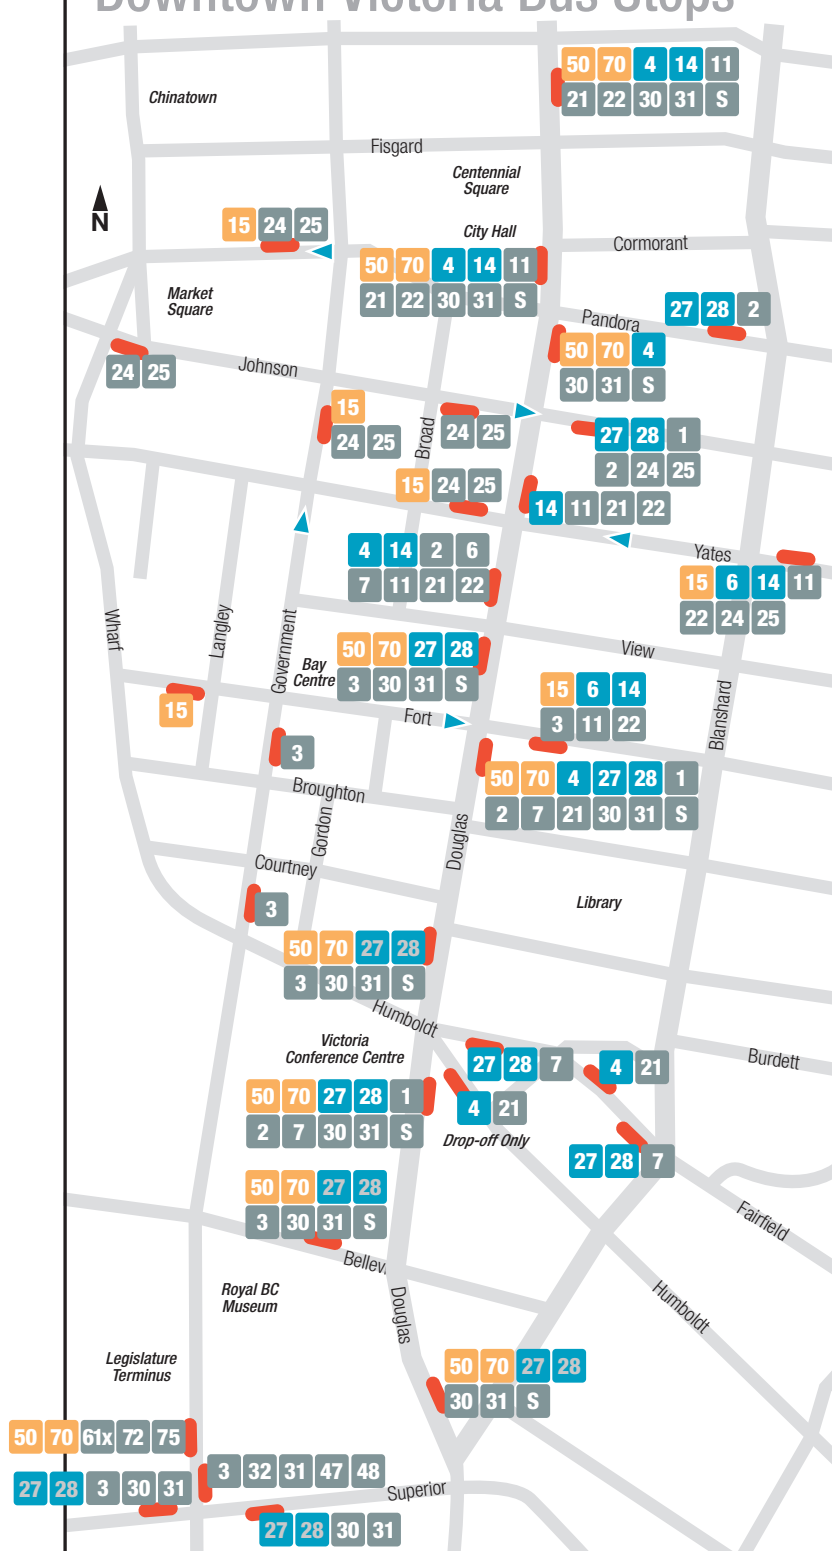

# Downtown Victoria Bus Stops

## Legend

- Bus Stop
- Regional Route
- Frequent Route
- Local Route
- 27 28 Evenings and Sundays only
- S Suburban Local Routes 32 47 48 61x 71 72 75