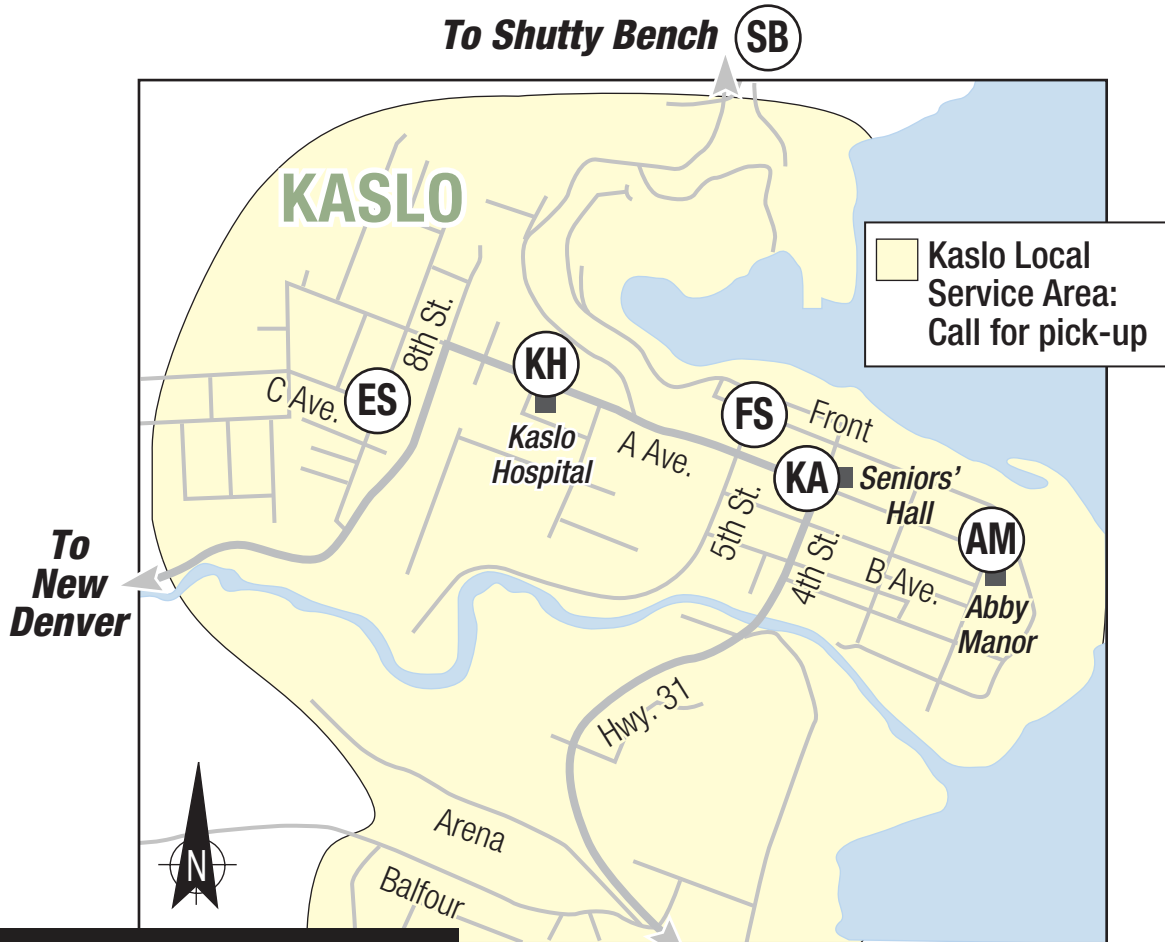

57 Kaslo Local

Timing Point Locations	
SB	Shutter Bench
AM	Abby Manor
KH	Kaslo Hospital
ES	8th Street
FS	Front Street
KA	Kaslo Seniors' Centre