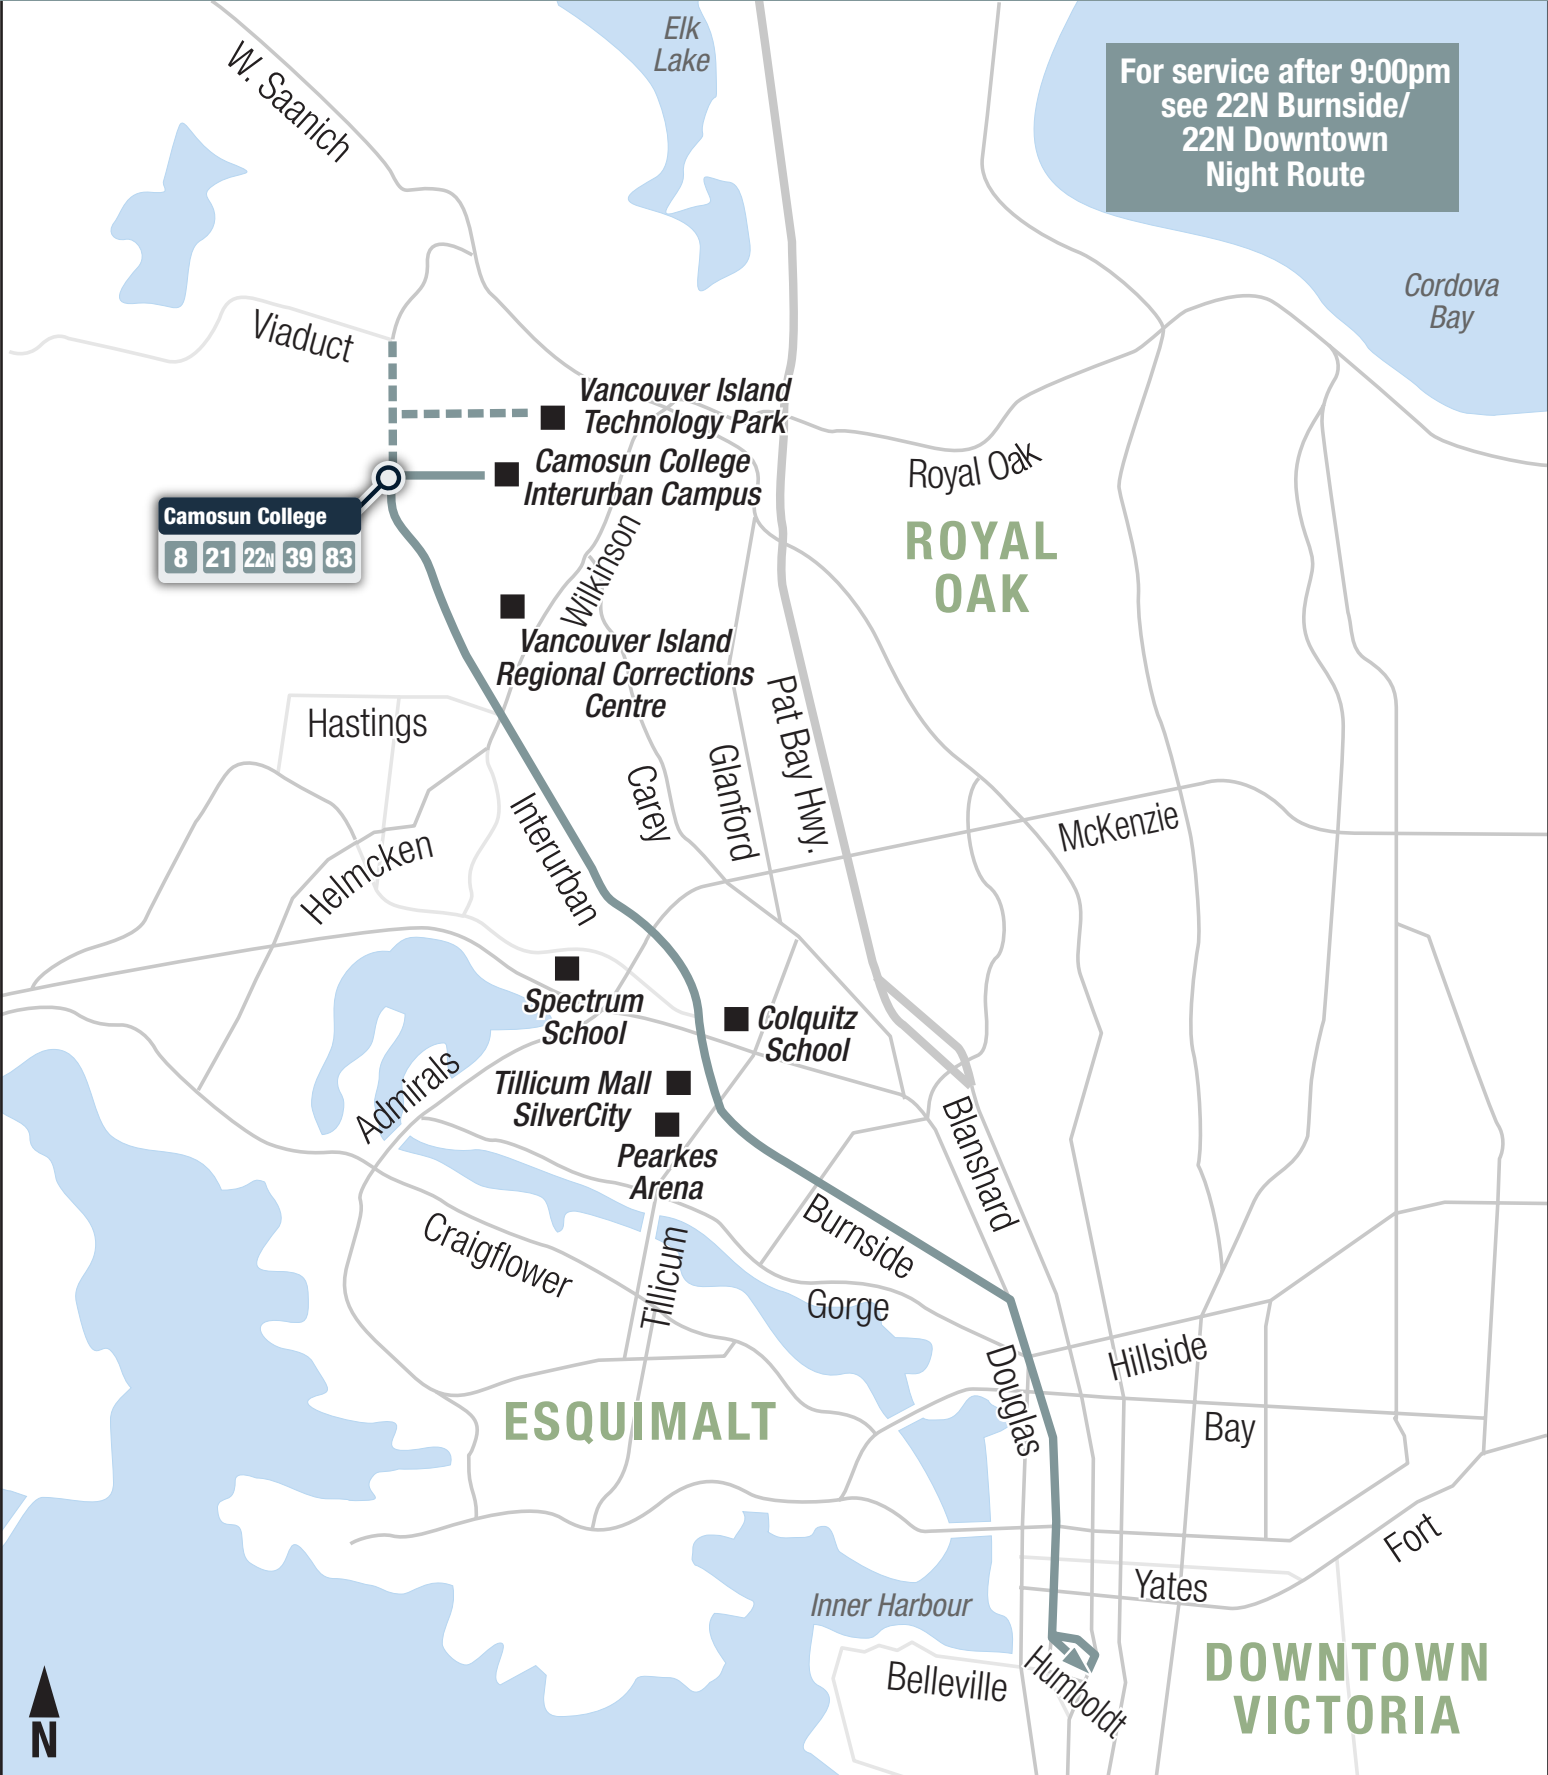

21 Interurban
21 Downtown

Local

For service after 9:00pm
see 22N Burnside/
22N Downtown
Night Route

Camosun College
8 21 22n 39 83

ROYAL OAK

ESQUIMALT

DOWNTOWN VICTORIA