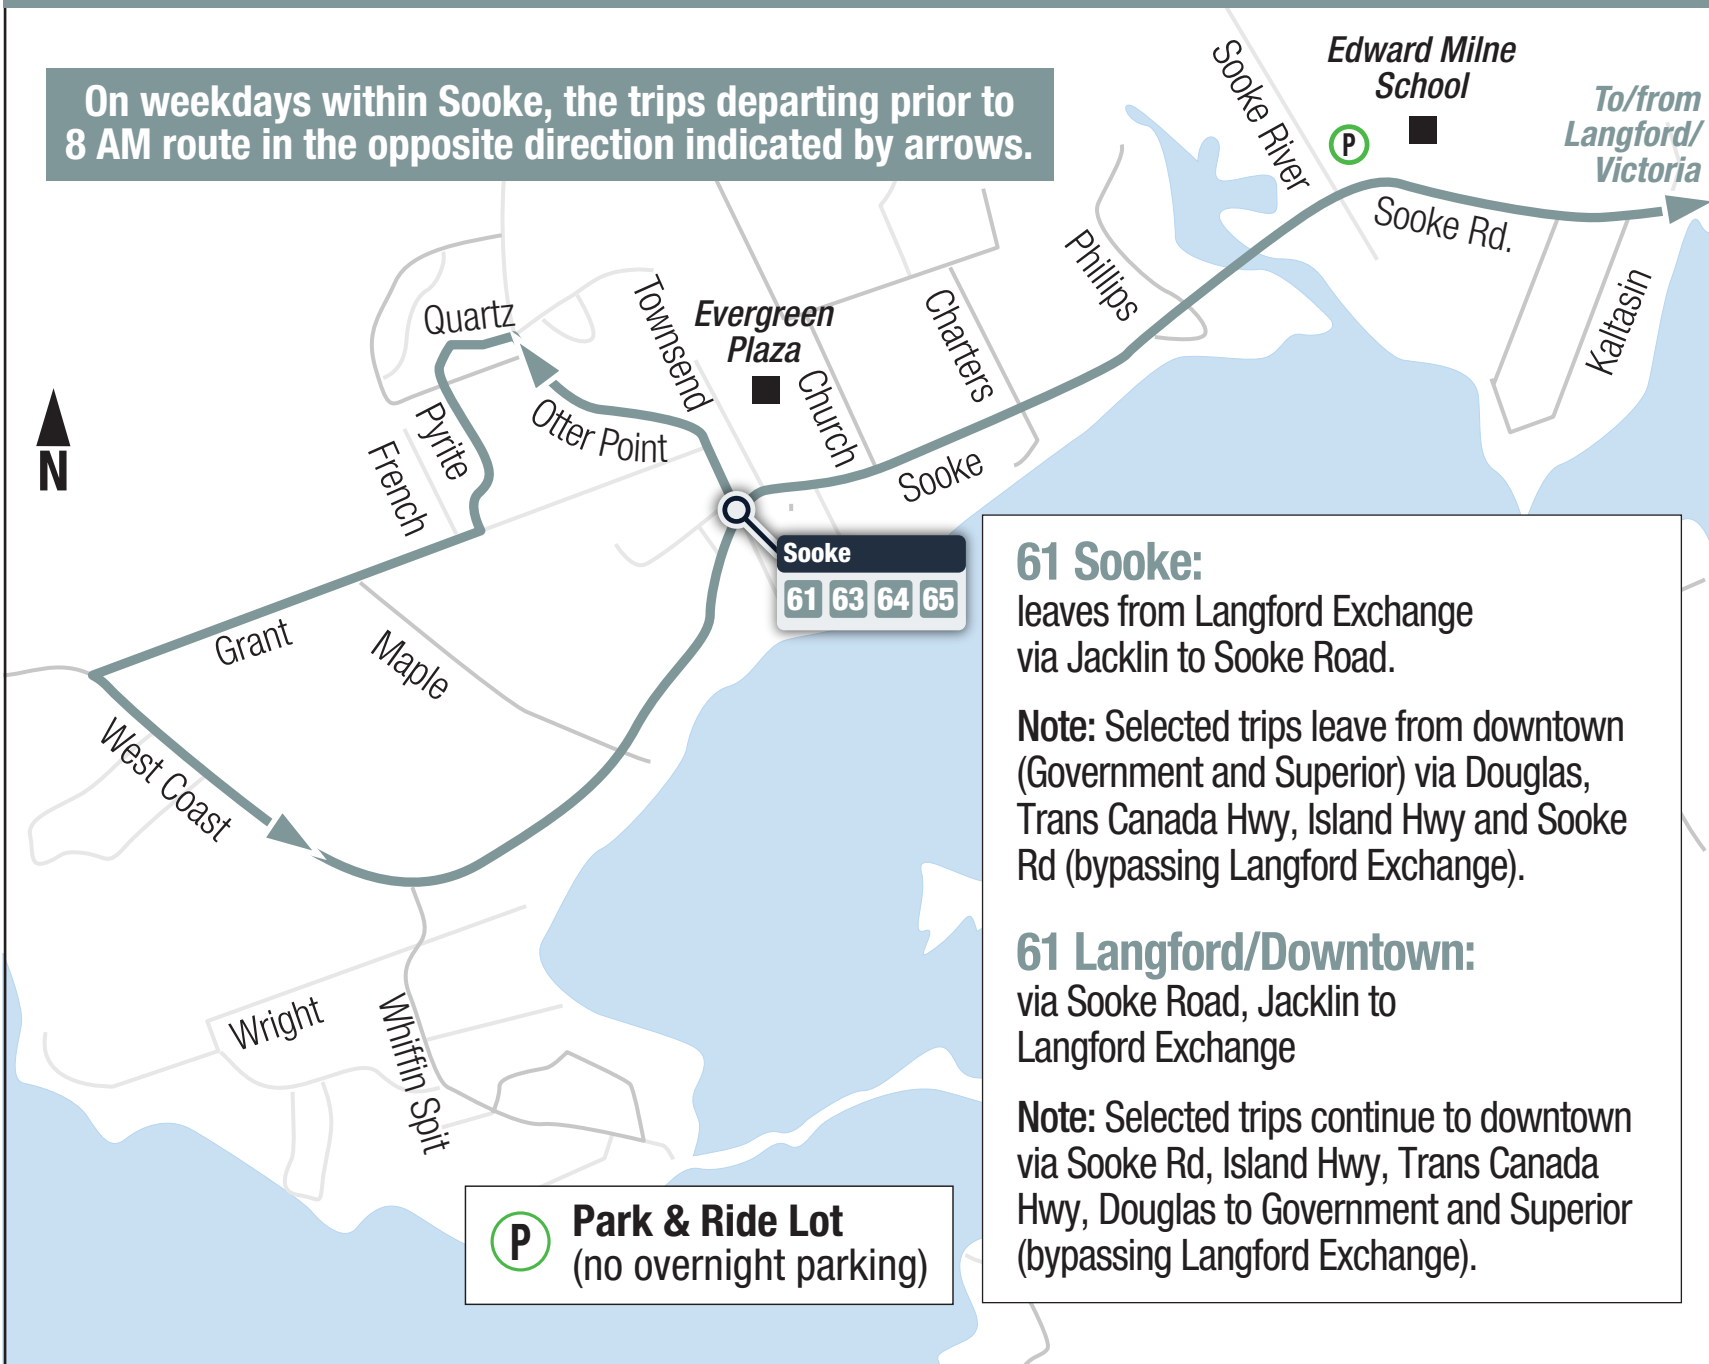

**61 Langford/Downtown**  
**61 Sooke**

Local

On weekdays within Sooke, the trips departing prior to 8 AM route in the opposite direction indicated by arrows.

**61 Sooke:**

leaves from Langford Exchange via Jacklin to Sooke Road.

**Note:** Selected trips leave from downtown (Government and Superior) via Douglas, Trans Canada Hwy, Island Hwy and Sooke Rd (bypassing Langford Exchange).

**61 Langford/Downtown:**

via Sooke Road, Jacklin to Langford Exchange

**Note:** Selected trips continue to downtown via Sooke Rd, Island Hwy, Trans Canada Hwy, Douglas to Government and Superior (bypassing Langford Exchange).

**P** **Park & Ride Lot**  
(no overnight parking)