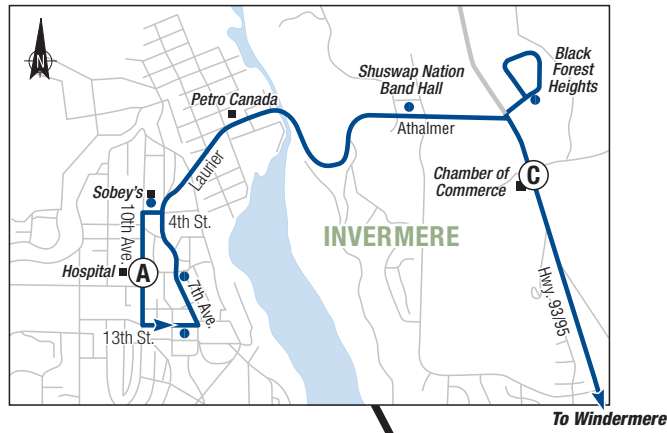

1 South Connector

Timing Point Locations	
(A)	Invermere: Hospital
(C)	Invermere Chamber of Commerce
(G)	Hwy. 95 and Bench
(H)	Hwy. 95 and Wills
(K)	Fairmont Lodge
(I)	Hwy. 95 and Fairmont Creek
(J)	Canal Flats: Community Hall