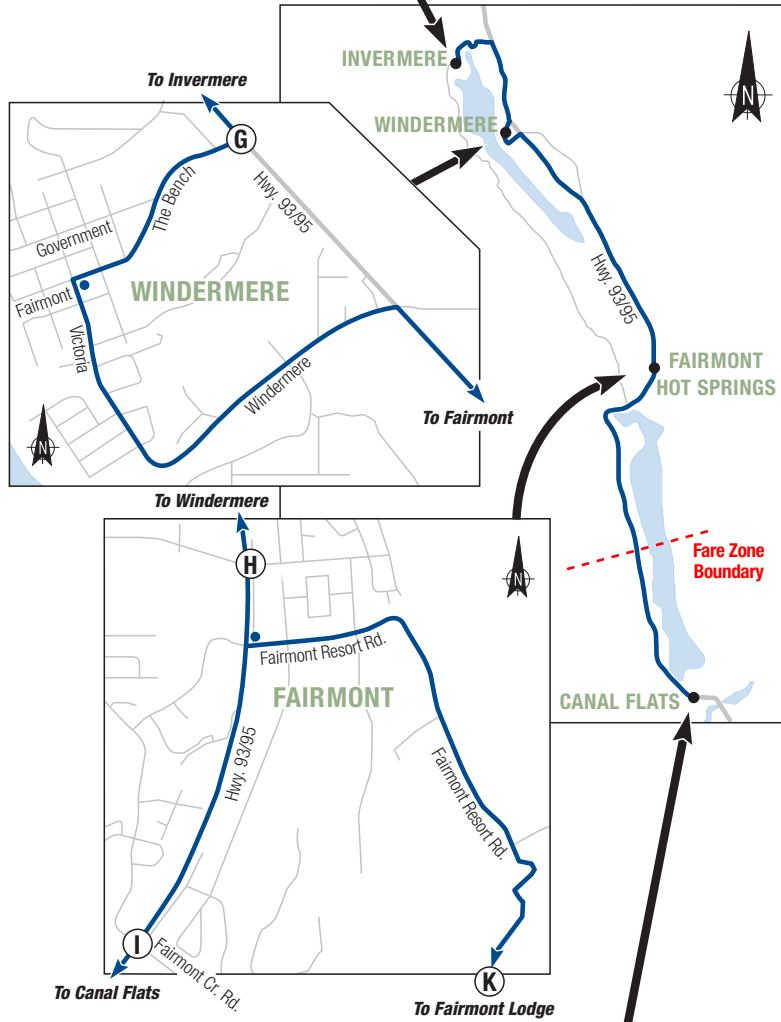

1 South Connector

Timing Point Locations	
(A)	Invermere: Hospital
(C)	Invermere Chamber of Commerce
(G)	Hwy. 95 and Bench
(H)	Hwy. 95 and Wills
(K)	Fairmont Lodge
(I)	Hwy. 95 and Fairmont Creek
(J)	Canal Flats: Community Hall