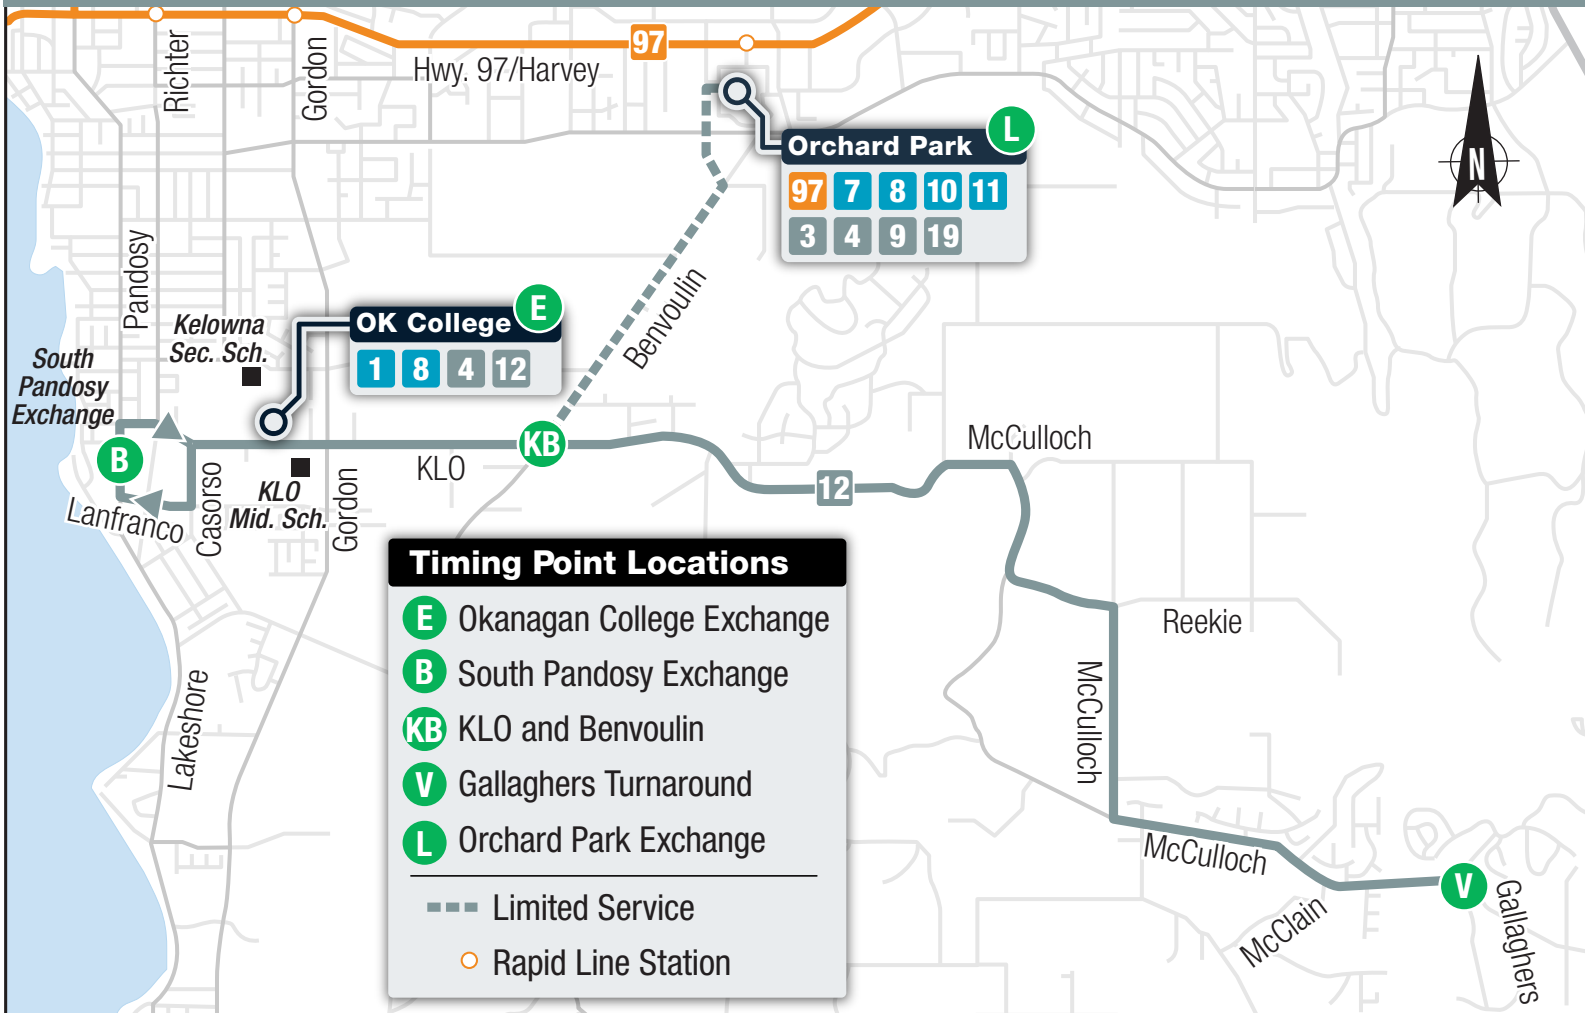

12 McCulloch

Local

97	7	8	10	11
3	4	9	19	

Timing Point Locations

- E** Okanagan College Exchange
- B** South Pandosy Exchange
- KB** KLO and Benvoulin
- V** Gallaghers Turnaround
- L** Orchard Park Exchange

- Limited Service
- Rapid Line Station