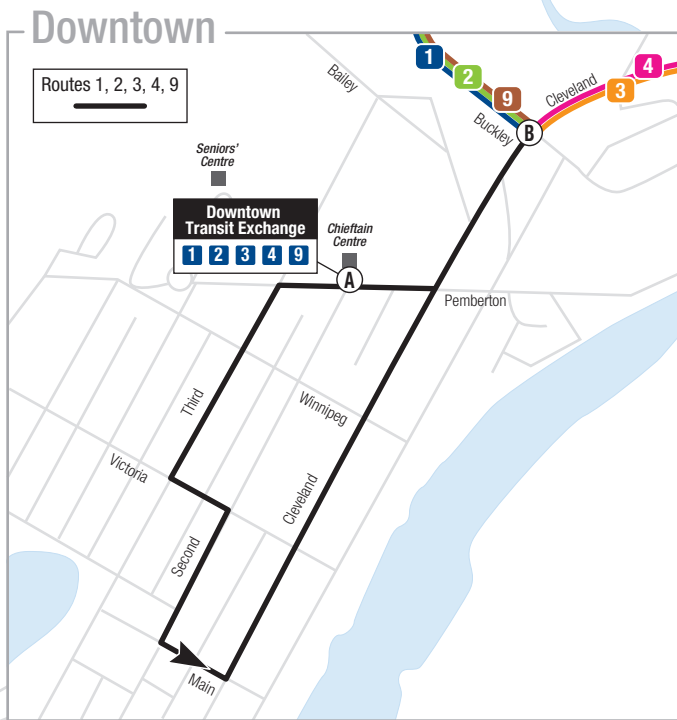

Squamish

- 1 - Brackendale/Downtown
- 2 - Highlands/Downtown
- 3 - Valleycliffe
- 4 - Garibaldi/Downtown
- 9 - Quest University/Downtown
- All routes

Transit maps show transit routes, exchanges and relevant landmarks to help riders use the transit system. They are not complete street maps.