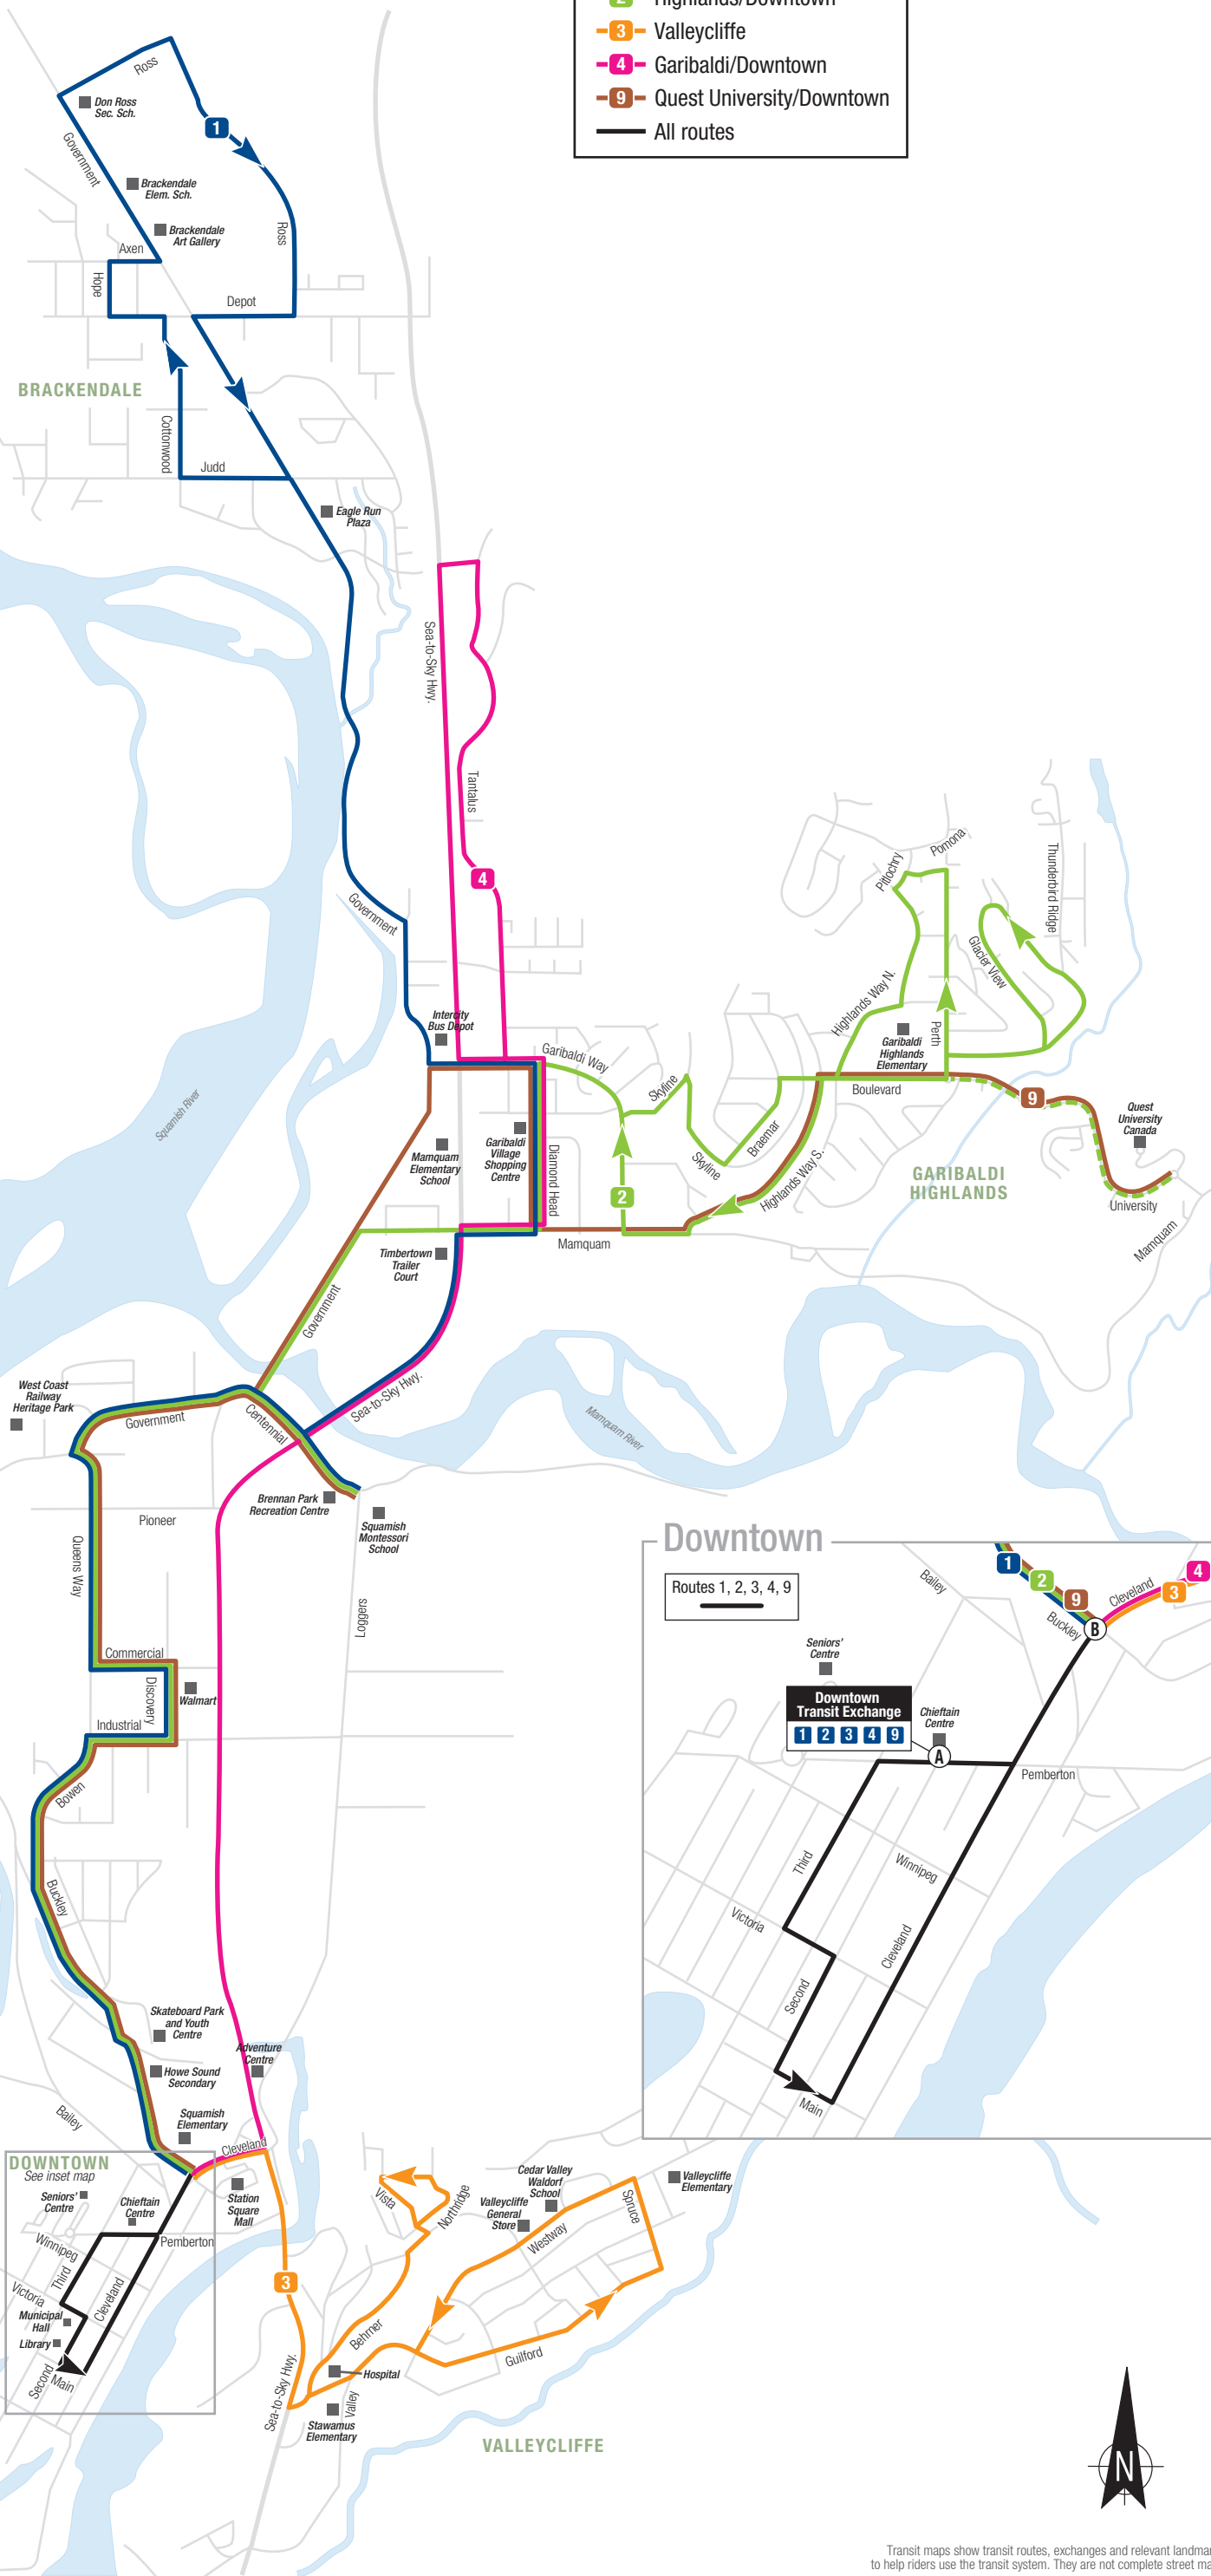

Squamish

- 1 - Brackendale/Downtown
- 2 - Highlands/Downtown
- 3 - Valleycliffe
- 4 - Garibaldi/Downtown
- 9 - Quest University/Downtown
- All routes

Transit maps show transit routes, exchanges and relevant landmarks to help riders use the transit system. They are not complete street maps.