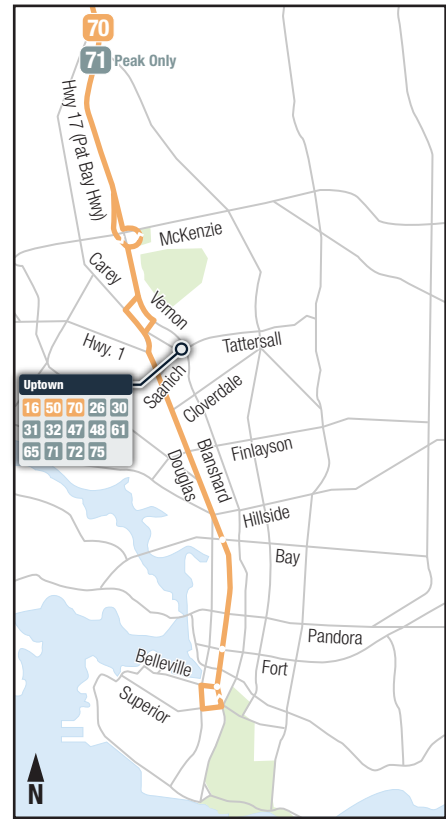

Route 70 and 71

P Park & Ride Lot
(no overnight parking)

--- Limited Stops