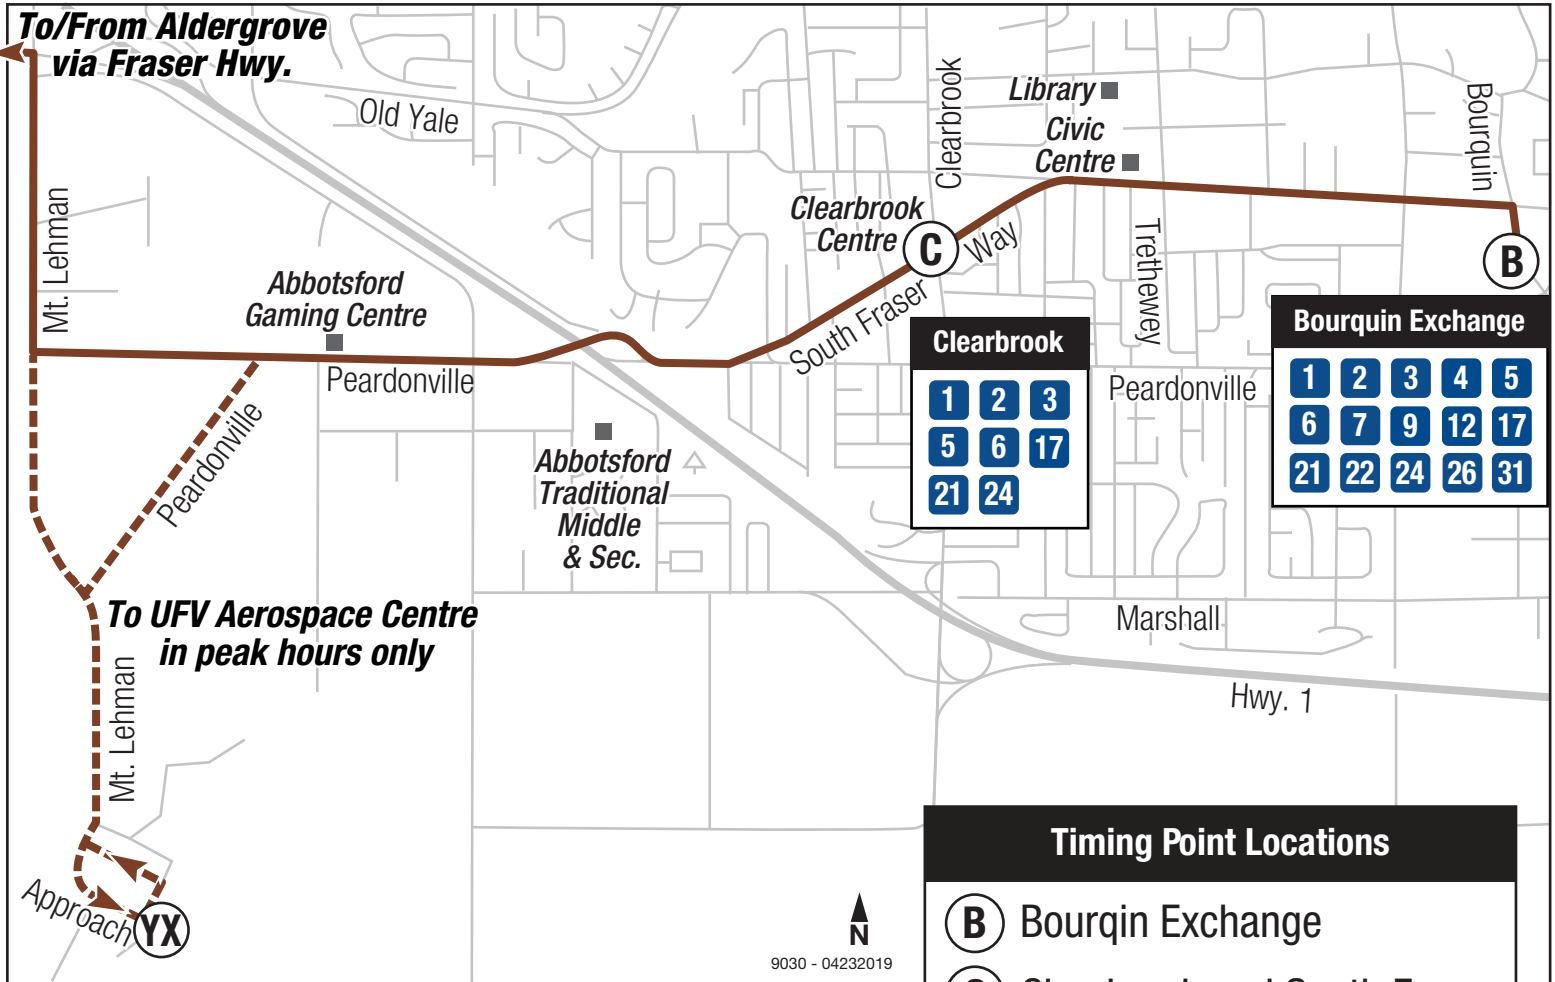

21 Aldergrove/Abbotsford

Timing Point Locations

- (B)** Bourquin Exchange
- (C)** Clearbrook and South Fraser
- (YX)** Airport and Approach
- (AF)** Aldergrove:
272nd St. and Fraser Hwy.

To/From Bourquin Exchange in Abbotsford