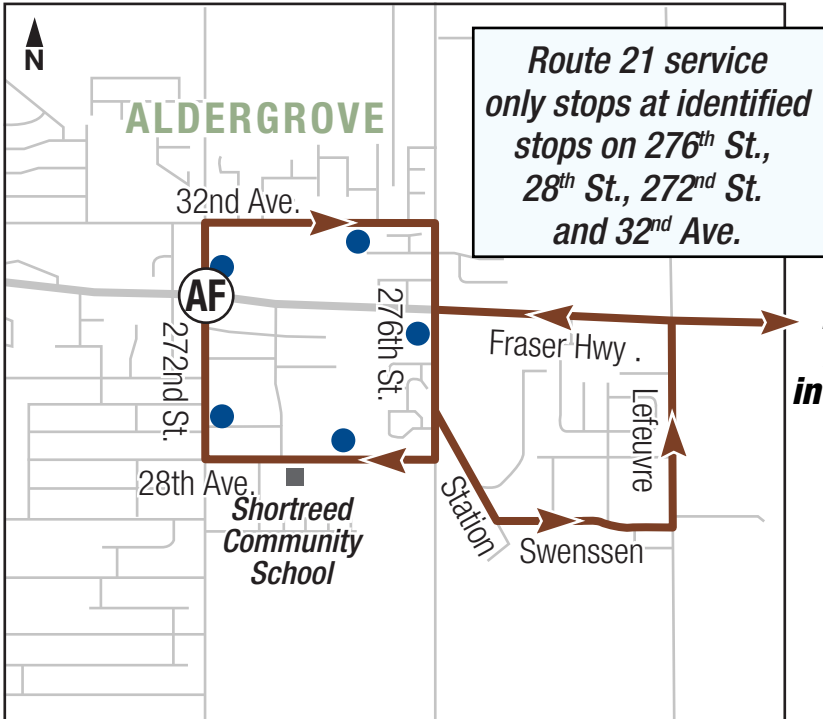

21 Aldergrove/Abbotsford

Timing Point Locations

- (B)** Bourquin Exchange
- (C)** Clearbrook and South Fraser
- (YX)** Airport and Approach
- (AF)** Aldergrove:
272nd St. and Fraser Hwy.

To/From Bourquin Exchange in Abbotsford