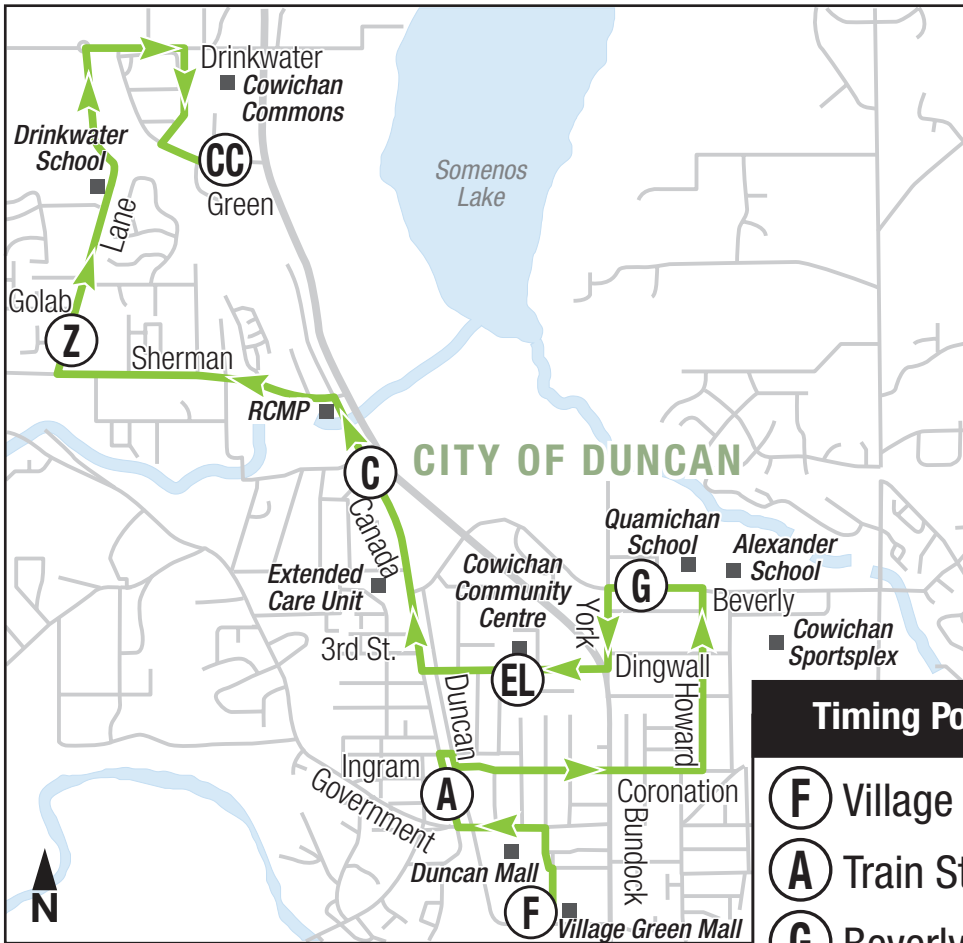

3 Quamichan to Cowichan Commons

3 Quamichan to Duncan

- Timing Point Locations**
- (F) Village Green Mall
 - (A) Train Station
 - (G) Beverly and Howard
 - (EL) James and Elvine
 - (C) Canada and Philip
 - (Z) Lane and Golab
 - (CC) Cowichan Commons
 - (AL) Queen and Alderlea