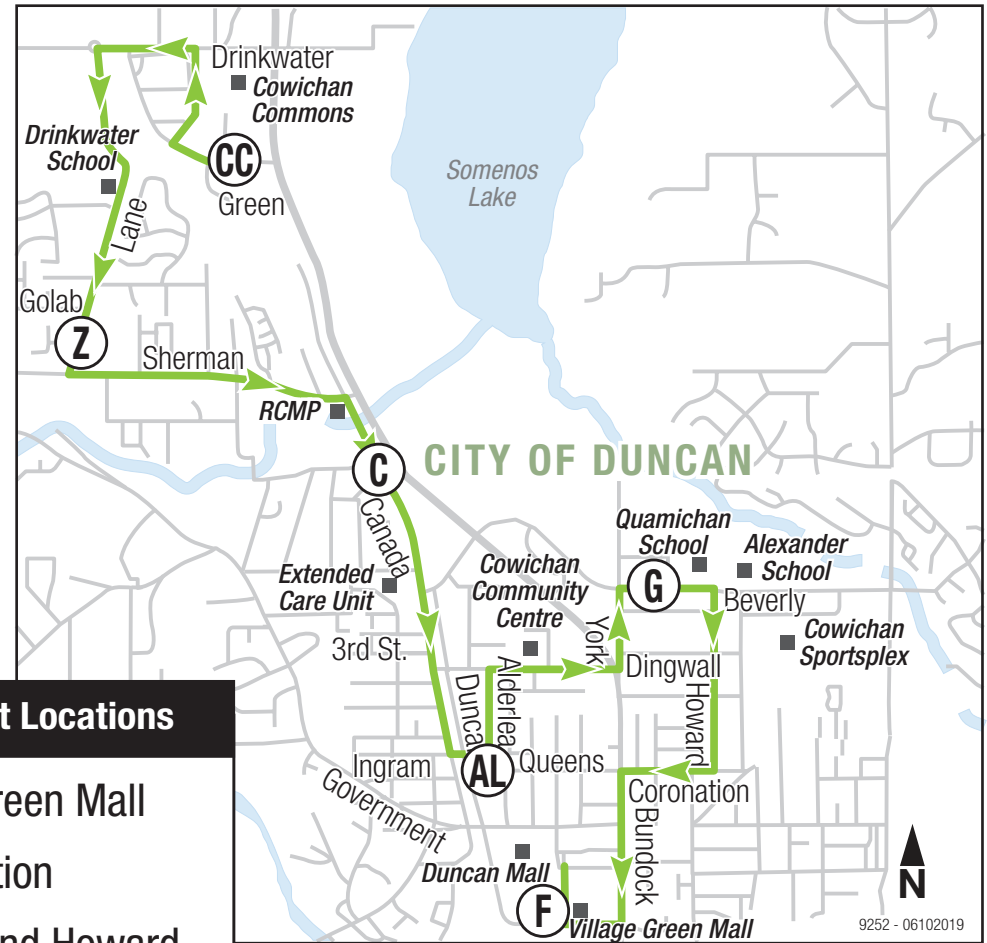

3 Quamichan to Cowichan Commons

3 Quamichan to Duncan

- Timing Point Locations**
- (F) Village Green Mall
 - (A) Train Station
 - (G) Beverly and Howard
 - (EL) James and Elvine
 - (C) Canada and Philip
 - (Z) Lane and Golab
 - (CC) Cowichan Commons
 - (AL) Queen and Alderlea