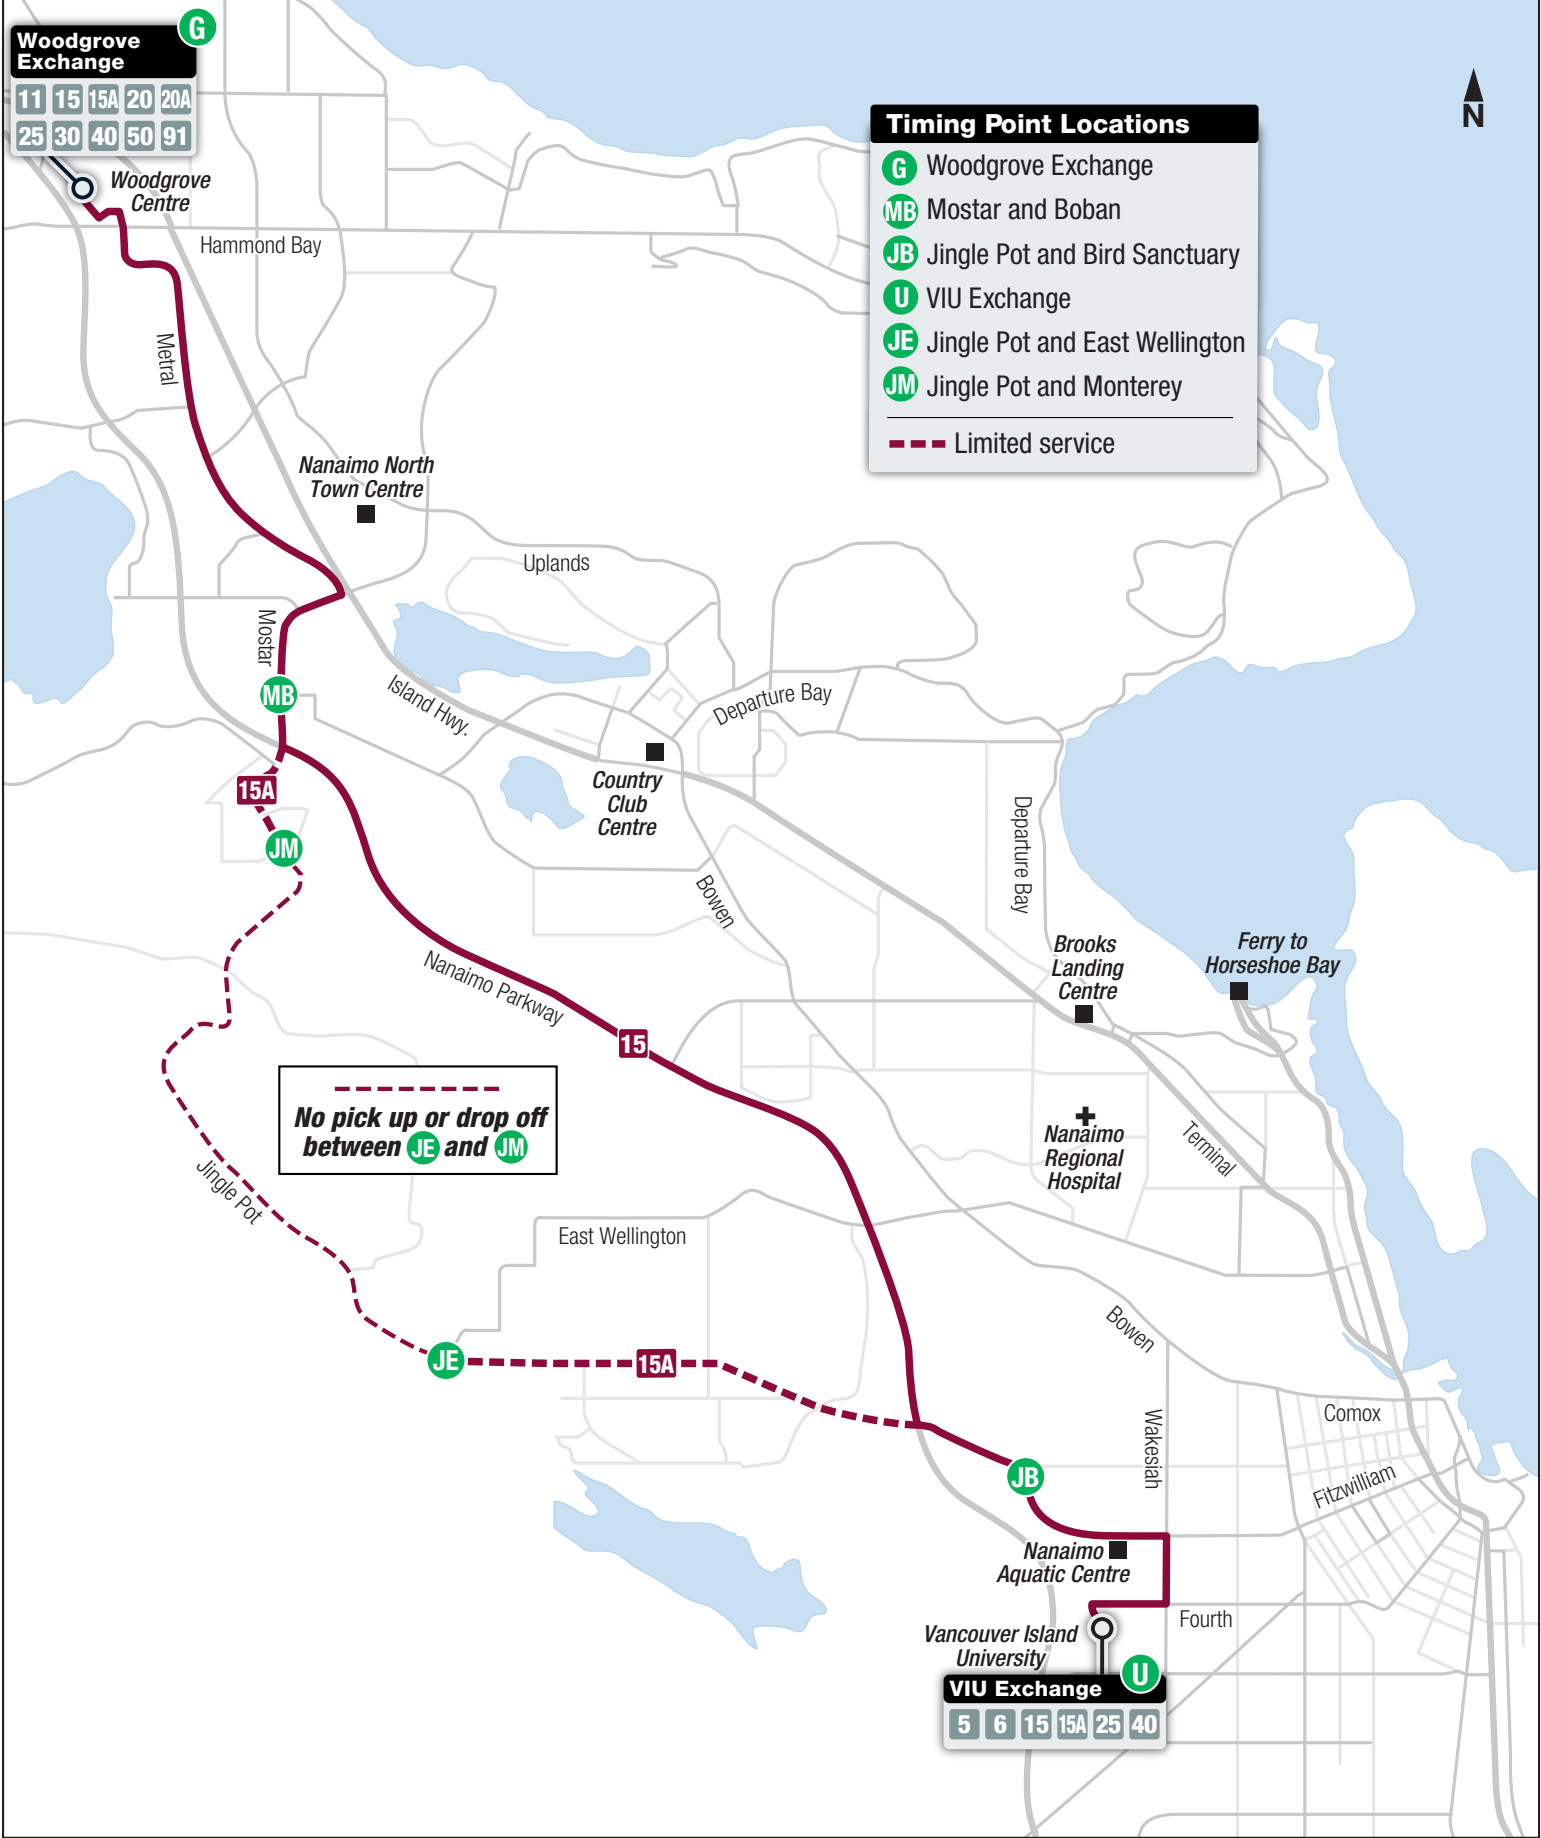

15 VIU/15A VIU
15 Woodgrove/15A Woodgrove

Woodgrove Exchange **G**

11	15	15A	20	20A
25	30	40	50	91

Timing Point Locations

- G** Woodgrove Exchange
- MB** Mostar and Boban
- JB** Jingle Pot and Bird Sanctuary
- U** VIU Exchange
- JE** Jingle Pot and East Wellington
- JM** Jingle Pot and Monterey

--- Limited service

**No pick up or drop off
 between **JE** and **JM****

VIU Exchange **U**

5	6	15	15A	25	40
---	---	----	-----	----	----