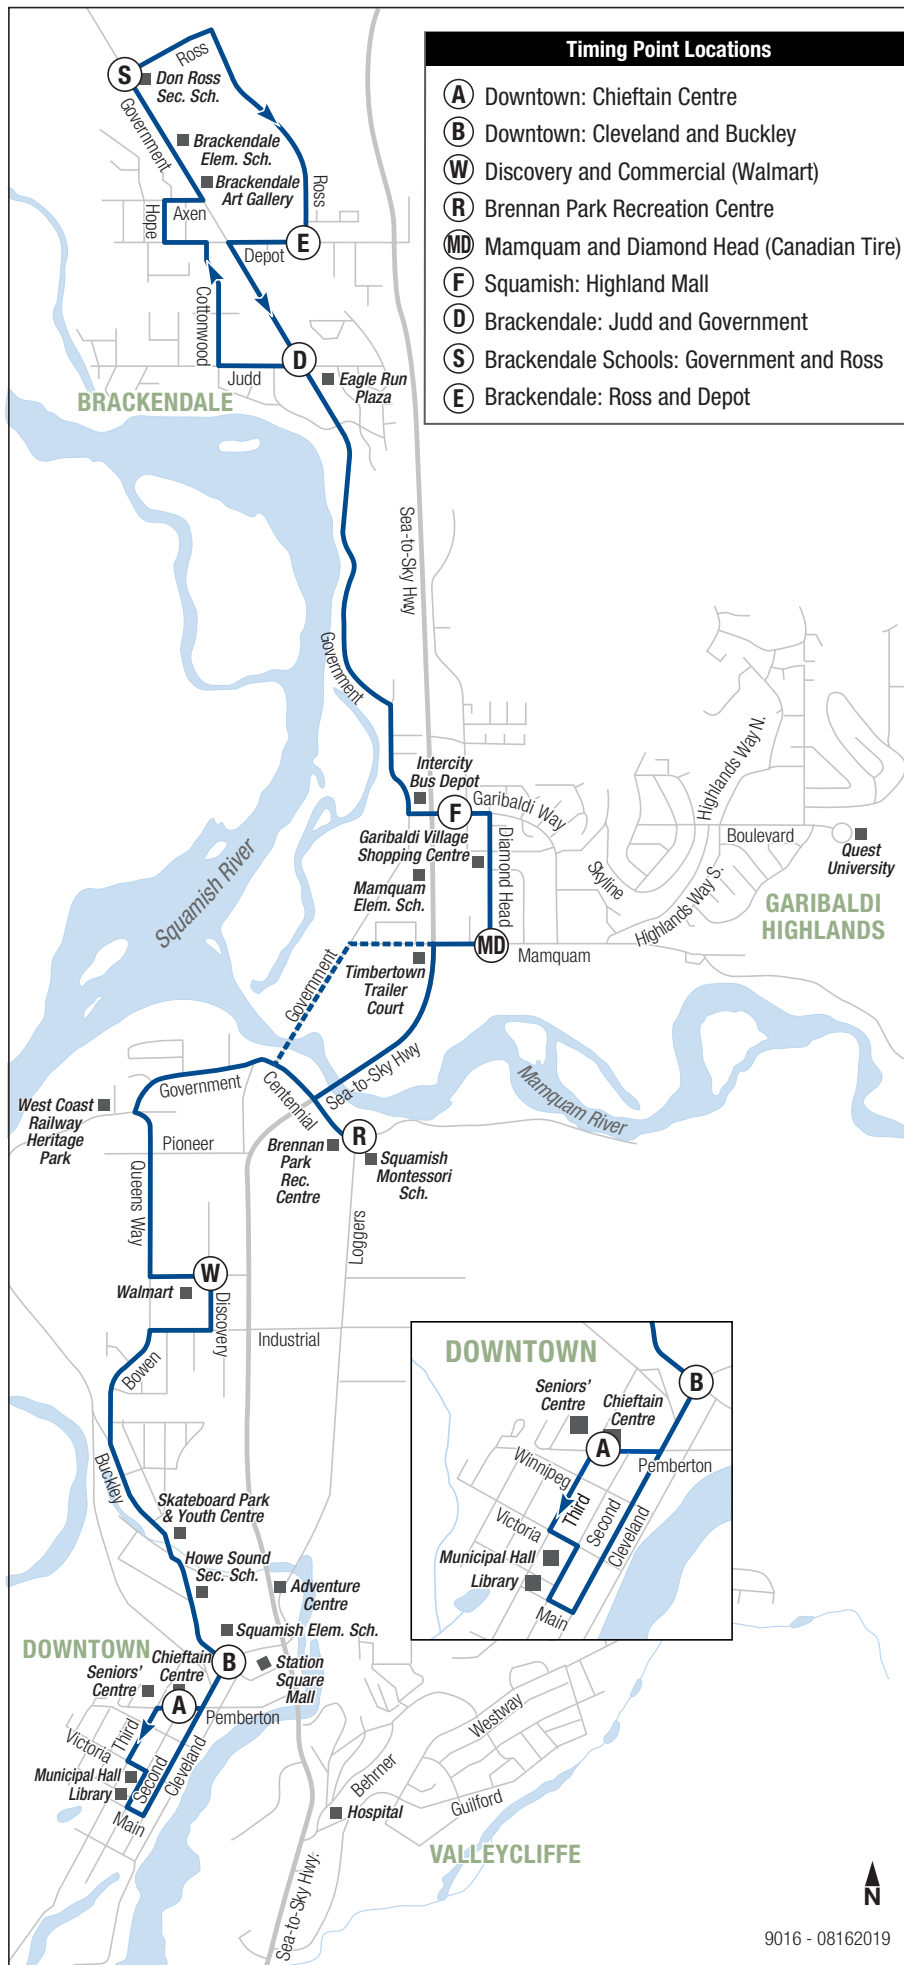

1 Brackendale

Timing Point Locations	
(A)	Downtown: Chieftain Centre
(B)	Downtown: Cleveland and Buckley
(W)	Discovery and Commercial (Walmart)
(R)	Brennan Park Recreation Centre
(MD)	Mamquam and Diamond Head (Canadian Tire)
(F)	Squamish: Highland Mall
(D)	Brackendale: Judd and Government
(S)	Brackendale Schools: Government and Ross
(E)	Brackendale: Ross and Depot