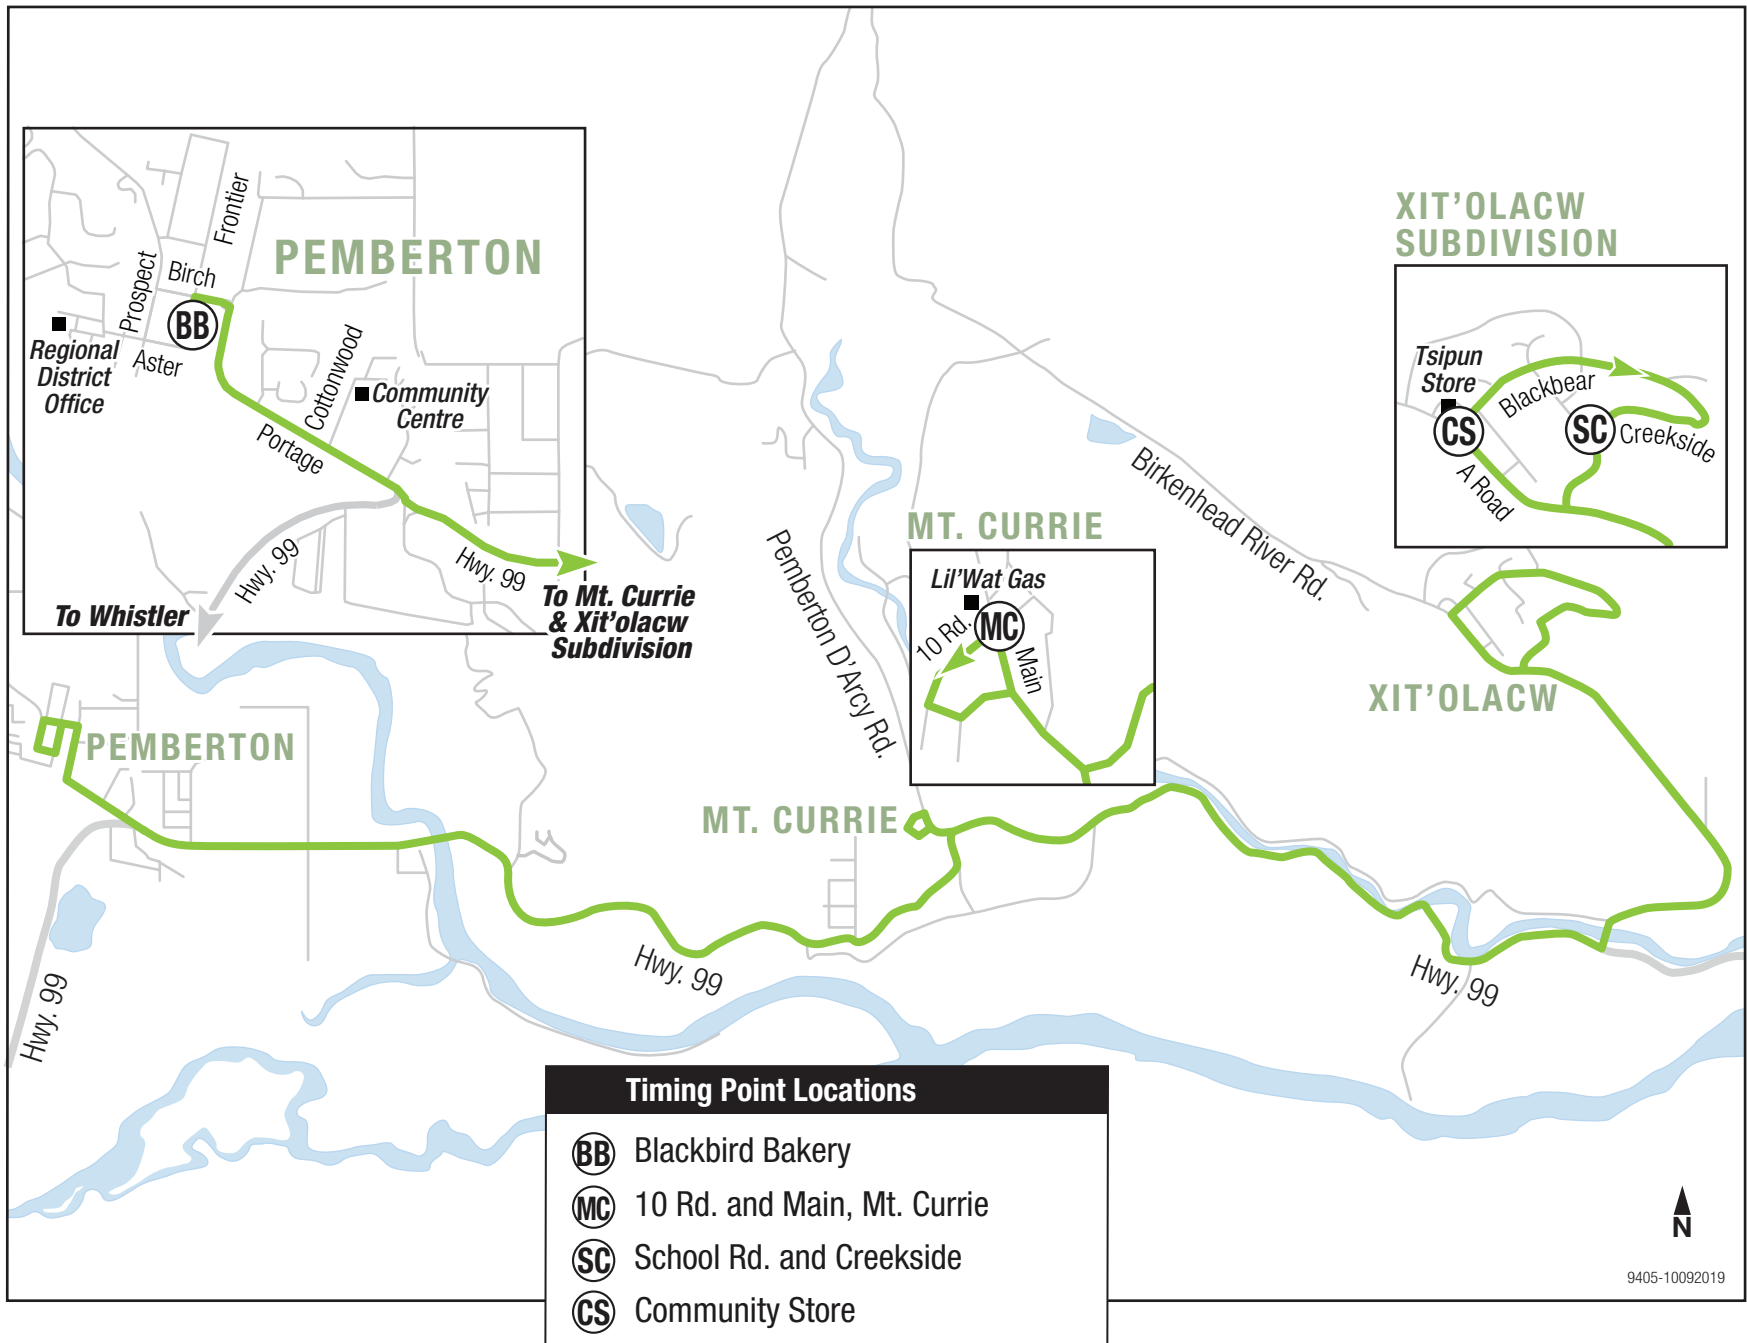

# 100 Pemberton Local

Timing Point Locations	
<b>BB</b>	Blackbird Bakery
<b>MC</b>	10 Rd. and Main, Mt. Currie
<b>SC</b>	School Rd. and Creekside
<b>CS</b>	Community Store