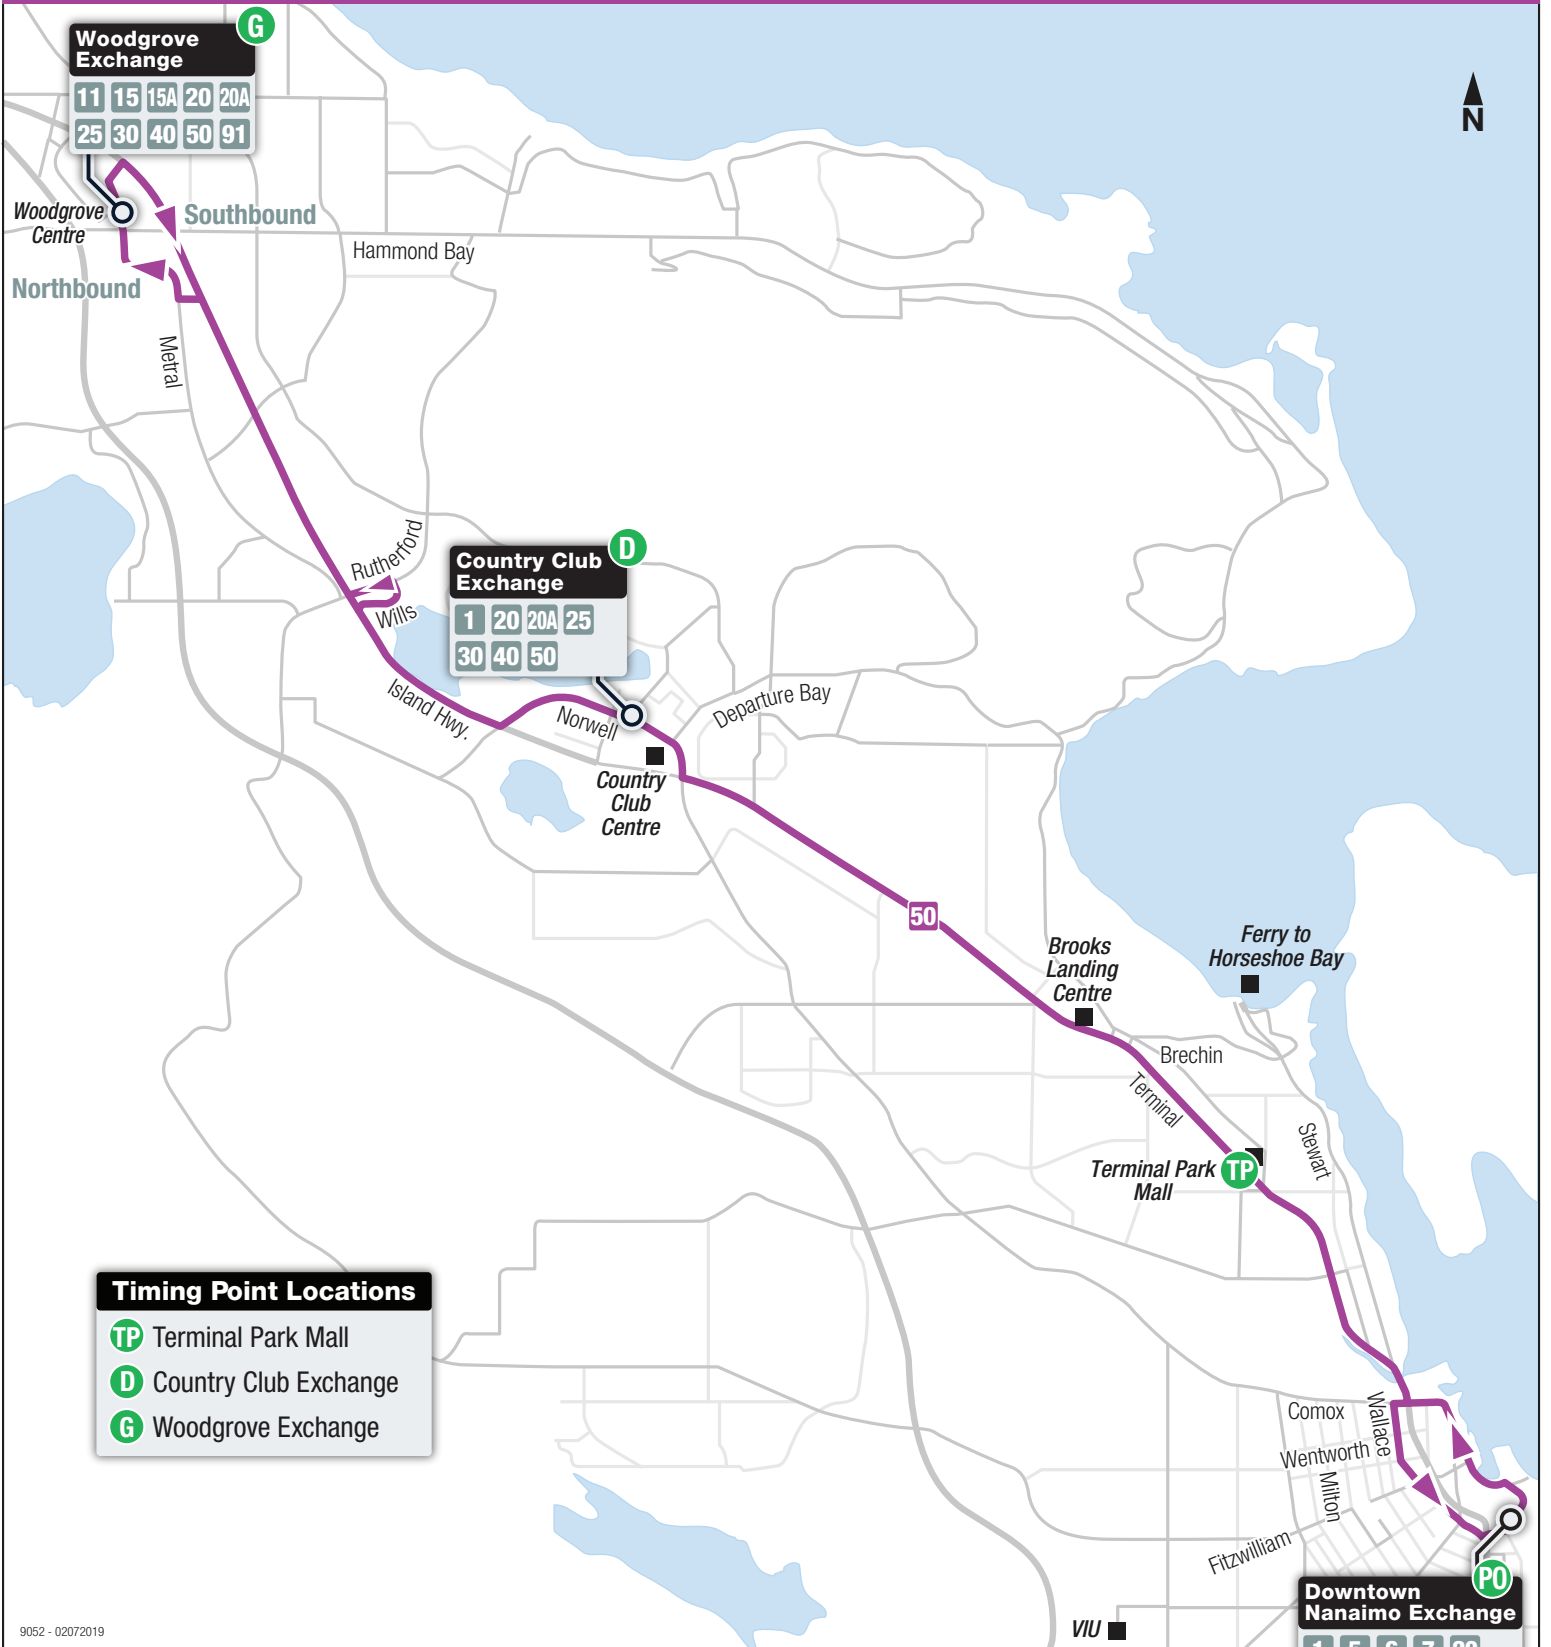

50 Woodgrove/50 Downtown

Local

Woodgrove Exchange **G**

11	15	15A	20	20A
25	30	40	50	91

Country Club Exchange **D**

1	20	20A	25
30	40	50	

Timing Point Locations

- TP** Terminal Park Mall
- D** Country Club Exchange
- G** Woodgrove Exchange

Downtown Nanaimo Exchange **PO**

1	5	6	7	20
20A	25	30	40	50