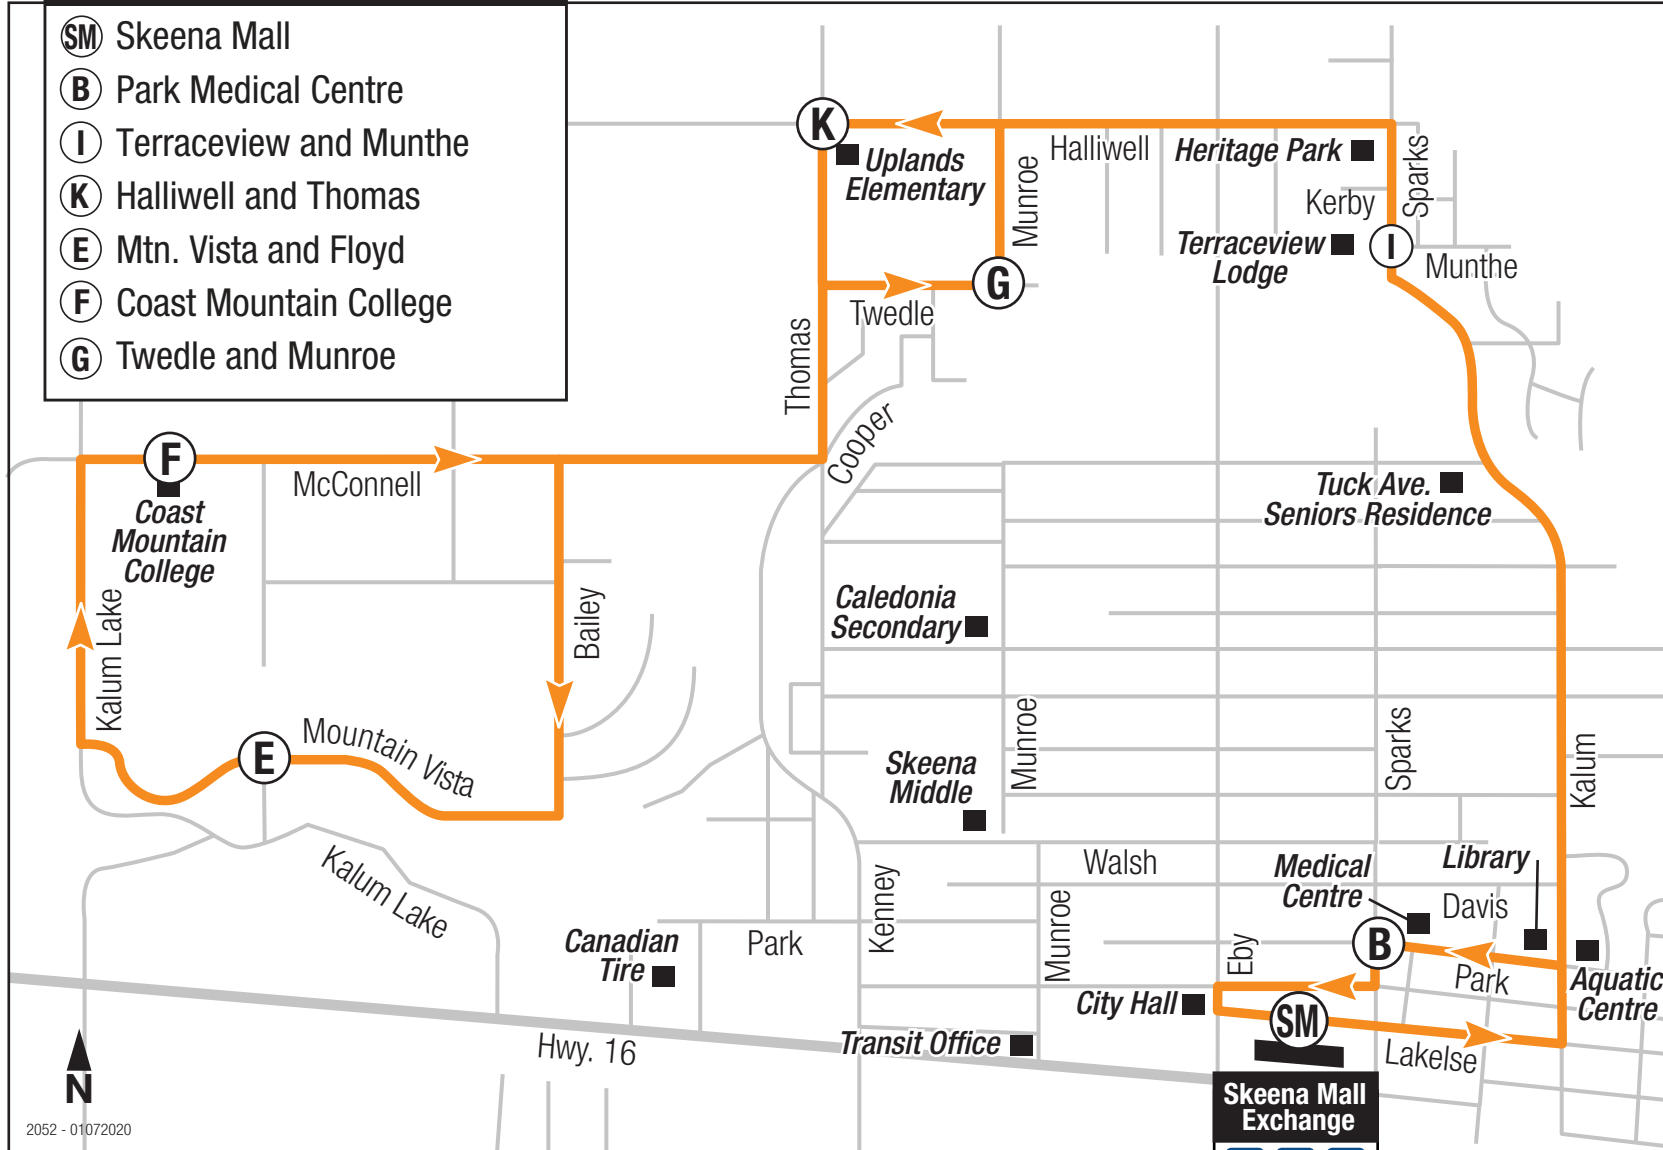

1 Halliwell

Timing Point Locations

- SM** Skeena Mall
- B** Park Medical Centre
- I** Terraceview and Munthe
- K** Halliwell and Thomas
- E** Mtn. Vista and Floyd
- F** Coast Mountain College
- G** Twedle and Munroe

2052 - 01072020

Skeena Mall Exchange

1	2	3
5	6	11
13	14	