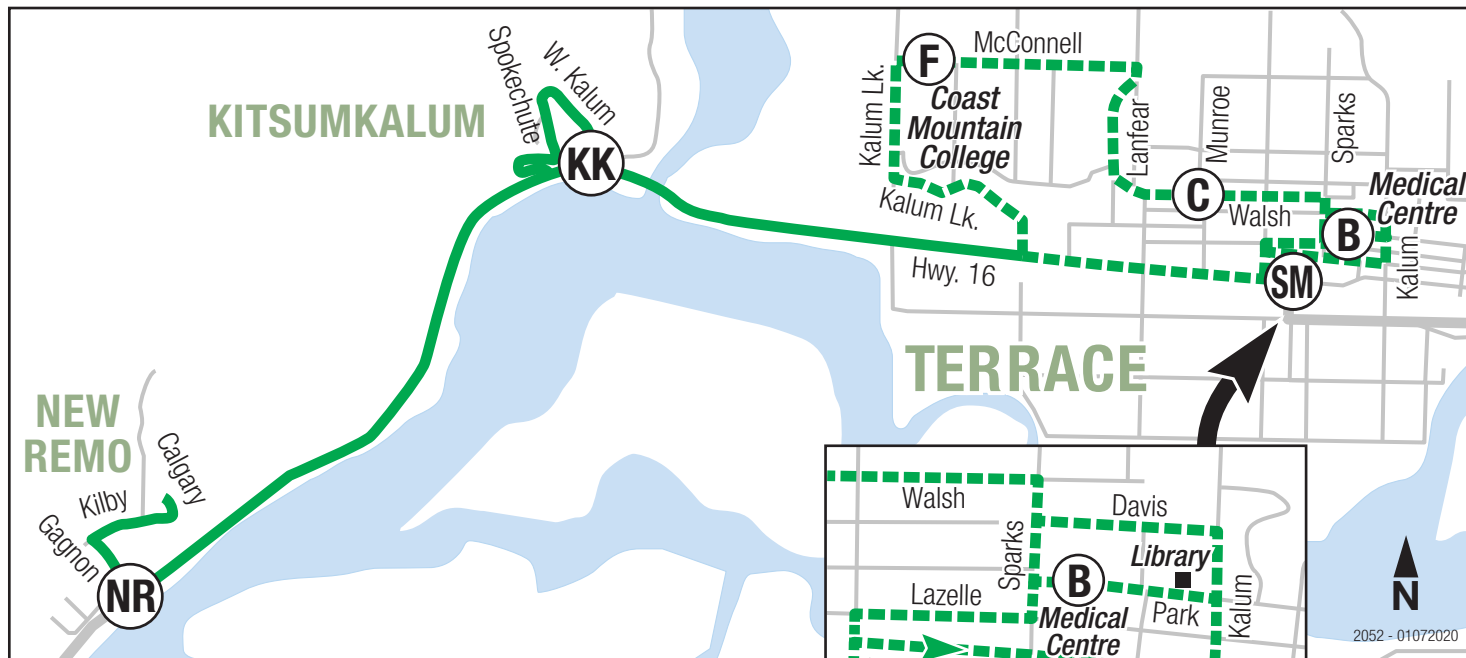

13 Kitsumkalum

Timing Point Locations

- (SM)** Terrace: Skeena Mall
- (B)** Park Medical Centre
- (C)** Walsh and Munroe
- (F)** Coast Mountain College
- (KK)** Kitsumkalum: West Kitsumkalum Rd. and Hwy. 16
- (NR)** New Remo: Gagnon and Hwy. 16

Skeena Mall Exchange		
1	2	3
5	6	11
13	14	