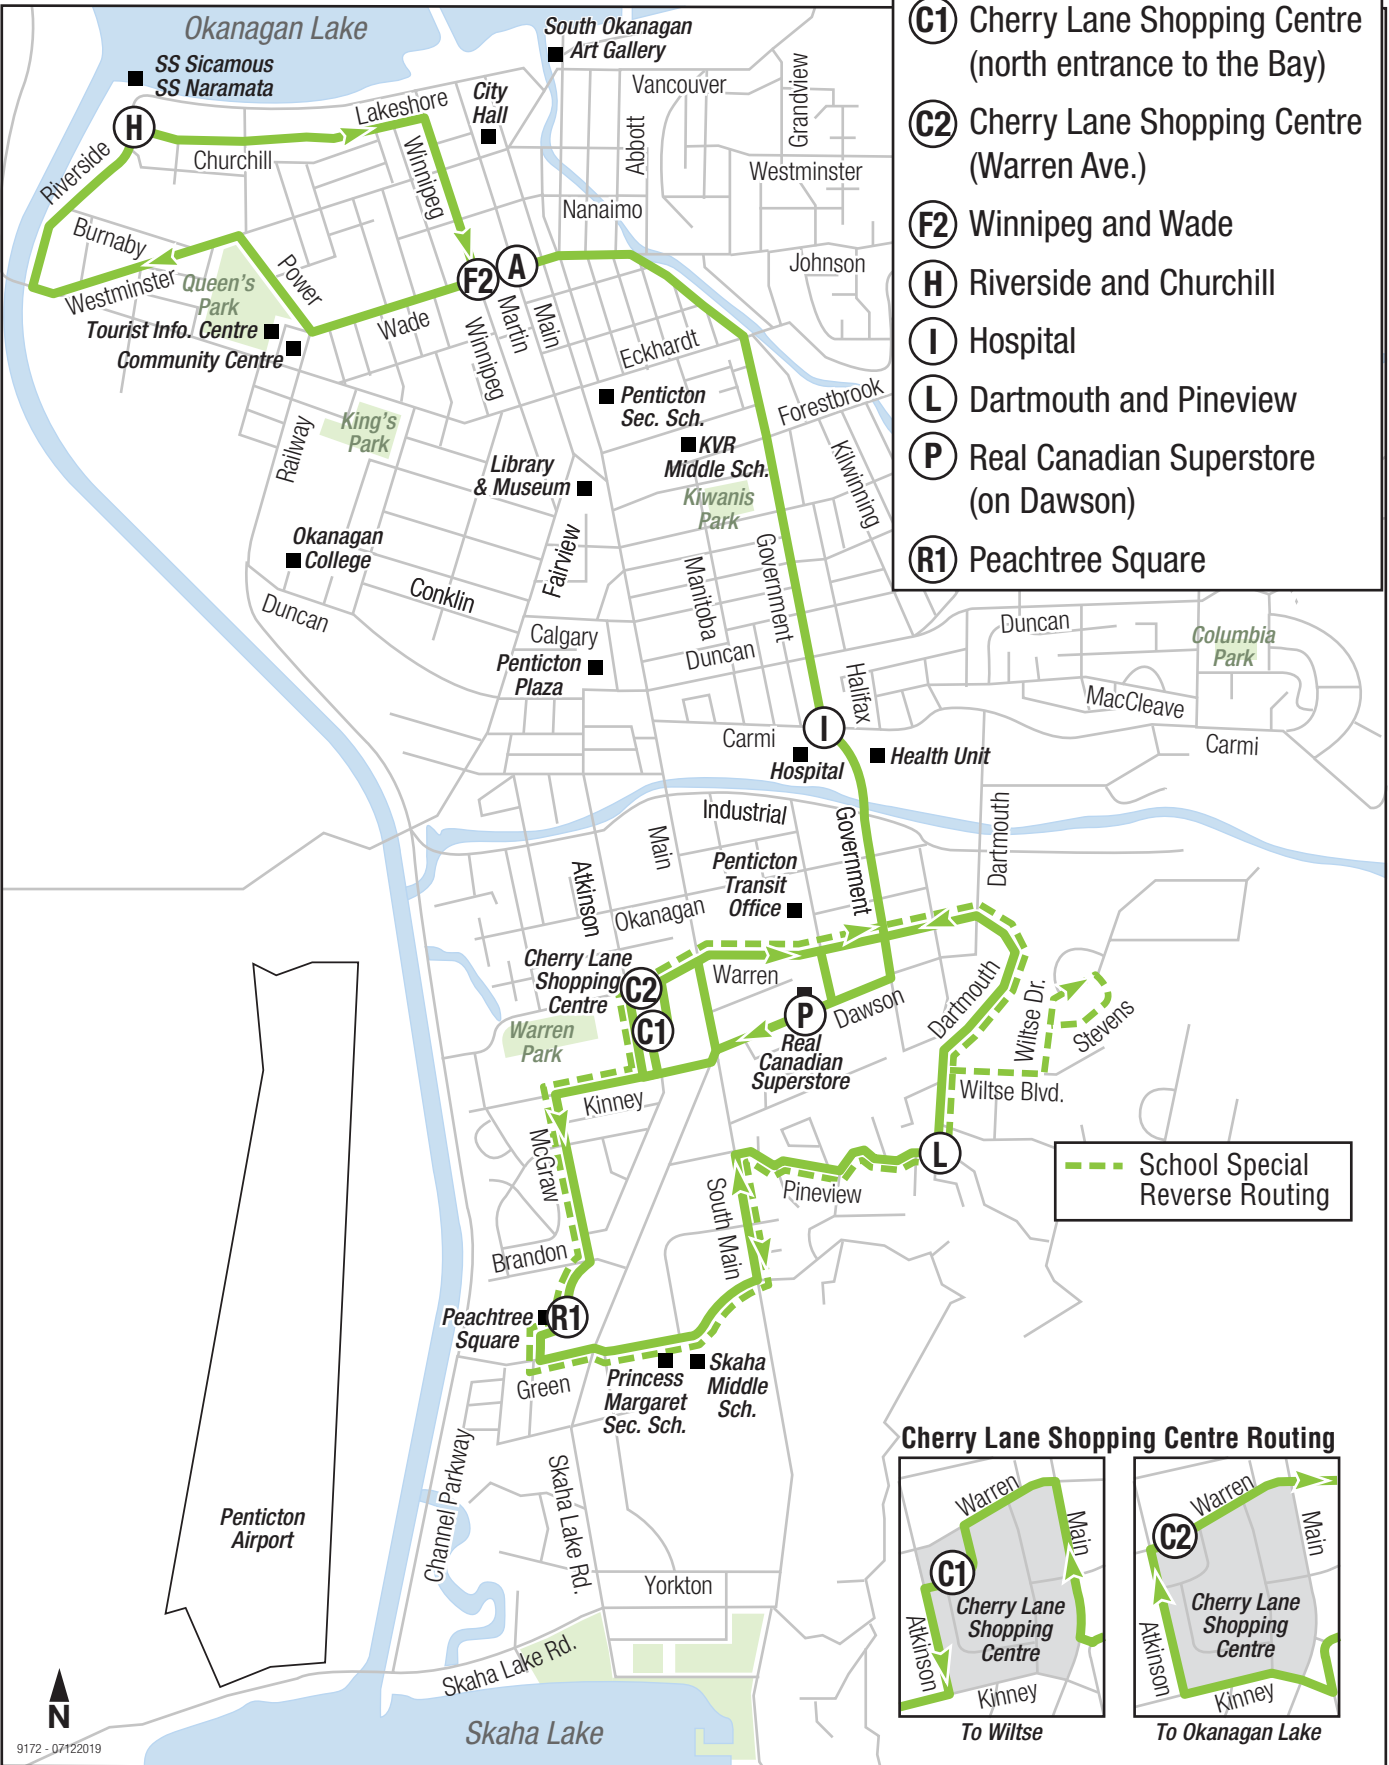

1 Okanagan Lake/Wiltse

- ### Timing Point Locations
- (A)** Wade and Martin
 - (C1)** Cherry Lane Shopping Centre (north entrance to the Bay)
 - (C2)** Cherry Lane Shopping Centre (Warren Ave.)
 - (F2)** Winnipeg and Wade
 - (H)** Riverside and Churchill
 - (I)** Hospital
 - (L)** Dartmouth and Pineview
 - (P)** Real Canadian Superstore (on Dawson)
 - (R1)** Peachtree Square

--- School Special Reverse Routing

Cherry Lane Shopping Centre Routing

To Wiltse

To Okanagan Lake