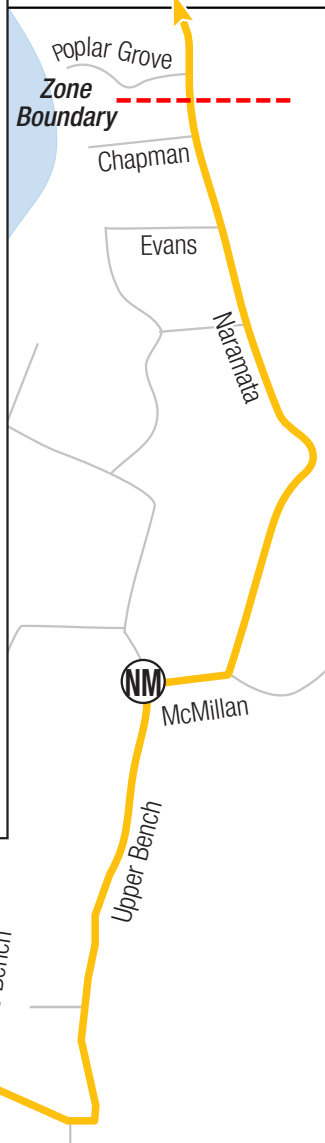

10 Naramata/Penticton

Timing Point Locations	
G2	Cherry Lane Shopping Centre (Warren Ave.)
E	Penticton Plaza
A2	Wade and Martin
NM	McMillan and Upper Bench
NP	Naramata Post Office
NJ	Juniper Rd.
F2	Winnipeg at Wade