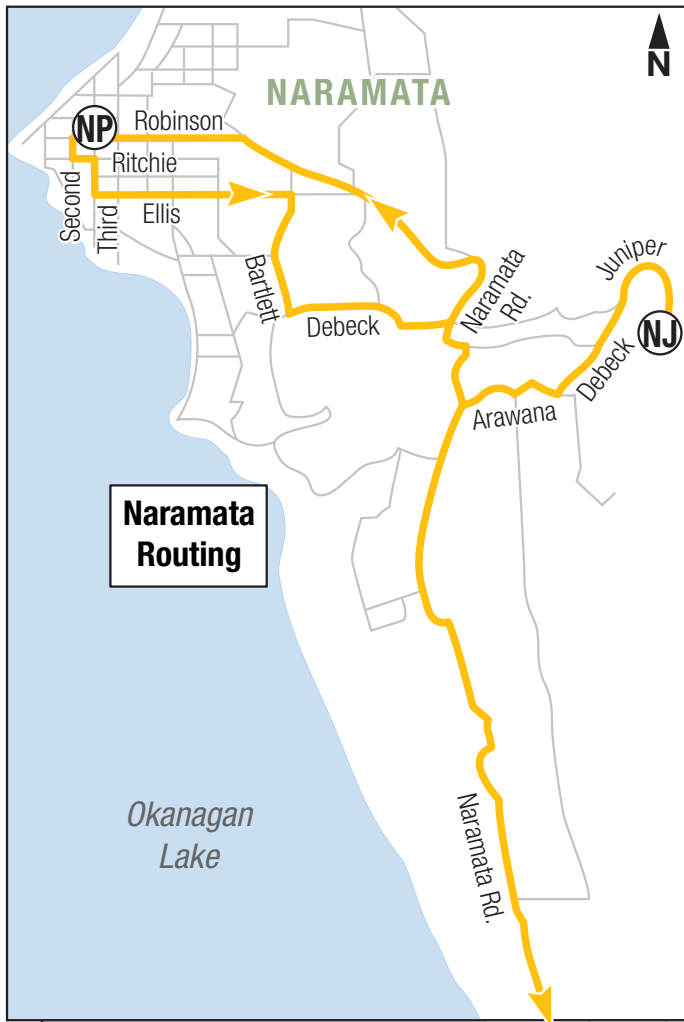

10 Naramata/Penticton

Timing Point Locations	
G2	Cherry Lane Shopping Centre (Warren Ave.)
E	Penticton Plaza
A2	Wade and Martin
NM	McMillan and Upper Bench
NP	Naramata Post Office
NJ	Juniper Rd.
F2	Winnipeg at Wade