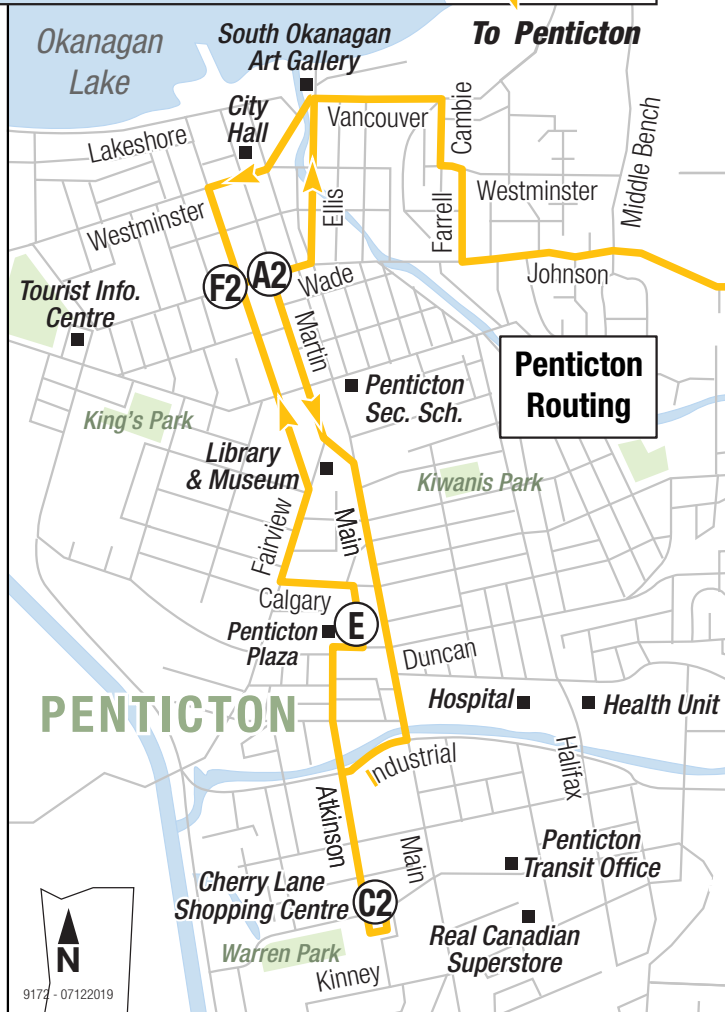

10 Naramata/Penticton

Timing Point Locations	
G2	Cherry Lane Shopping Centre (Warren Ave.)
E	Penticton Plaza
A2	Wade and Martin
NM	McMillan and Upper Bench
NP	Naramata Post Office
NJ	Juniper Rd.
F2	Winnipeg at Wade