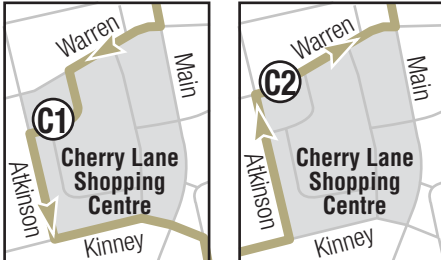

15 Night Route

Cherry Lane Shopping Centre Routing

- ### Timing Point Locations
- (A)** Wade and Martin
 - (B)** IGA on Government
 - (C1)** Cherry Lane Shopping Centre (north entrance to the Bay)
 - (C2)** Cherry Lane Shopping Centre (Warren Ave.)
 - (D)** Okanagan College
 - (E)** Penticton Plaza
 - (I)** Hospital (Health Unit on Carmi)
 - (J)** Duncan and Columbia
 - (K)** Yorkton and South Main
 - (R1)** Peachtree Square