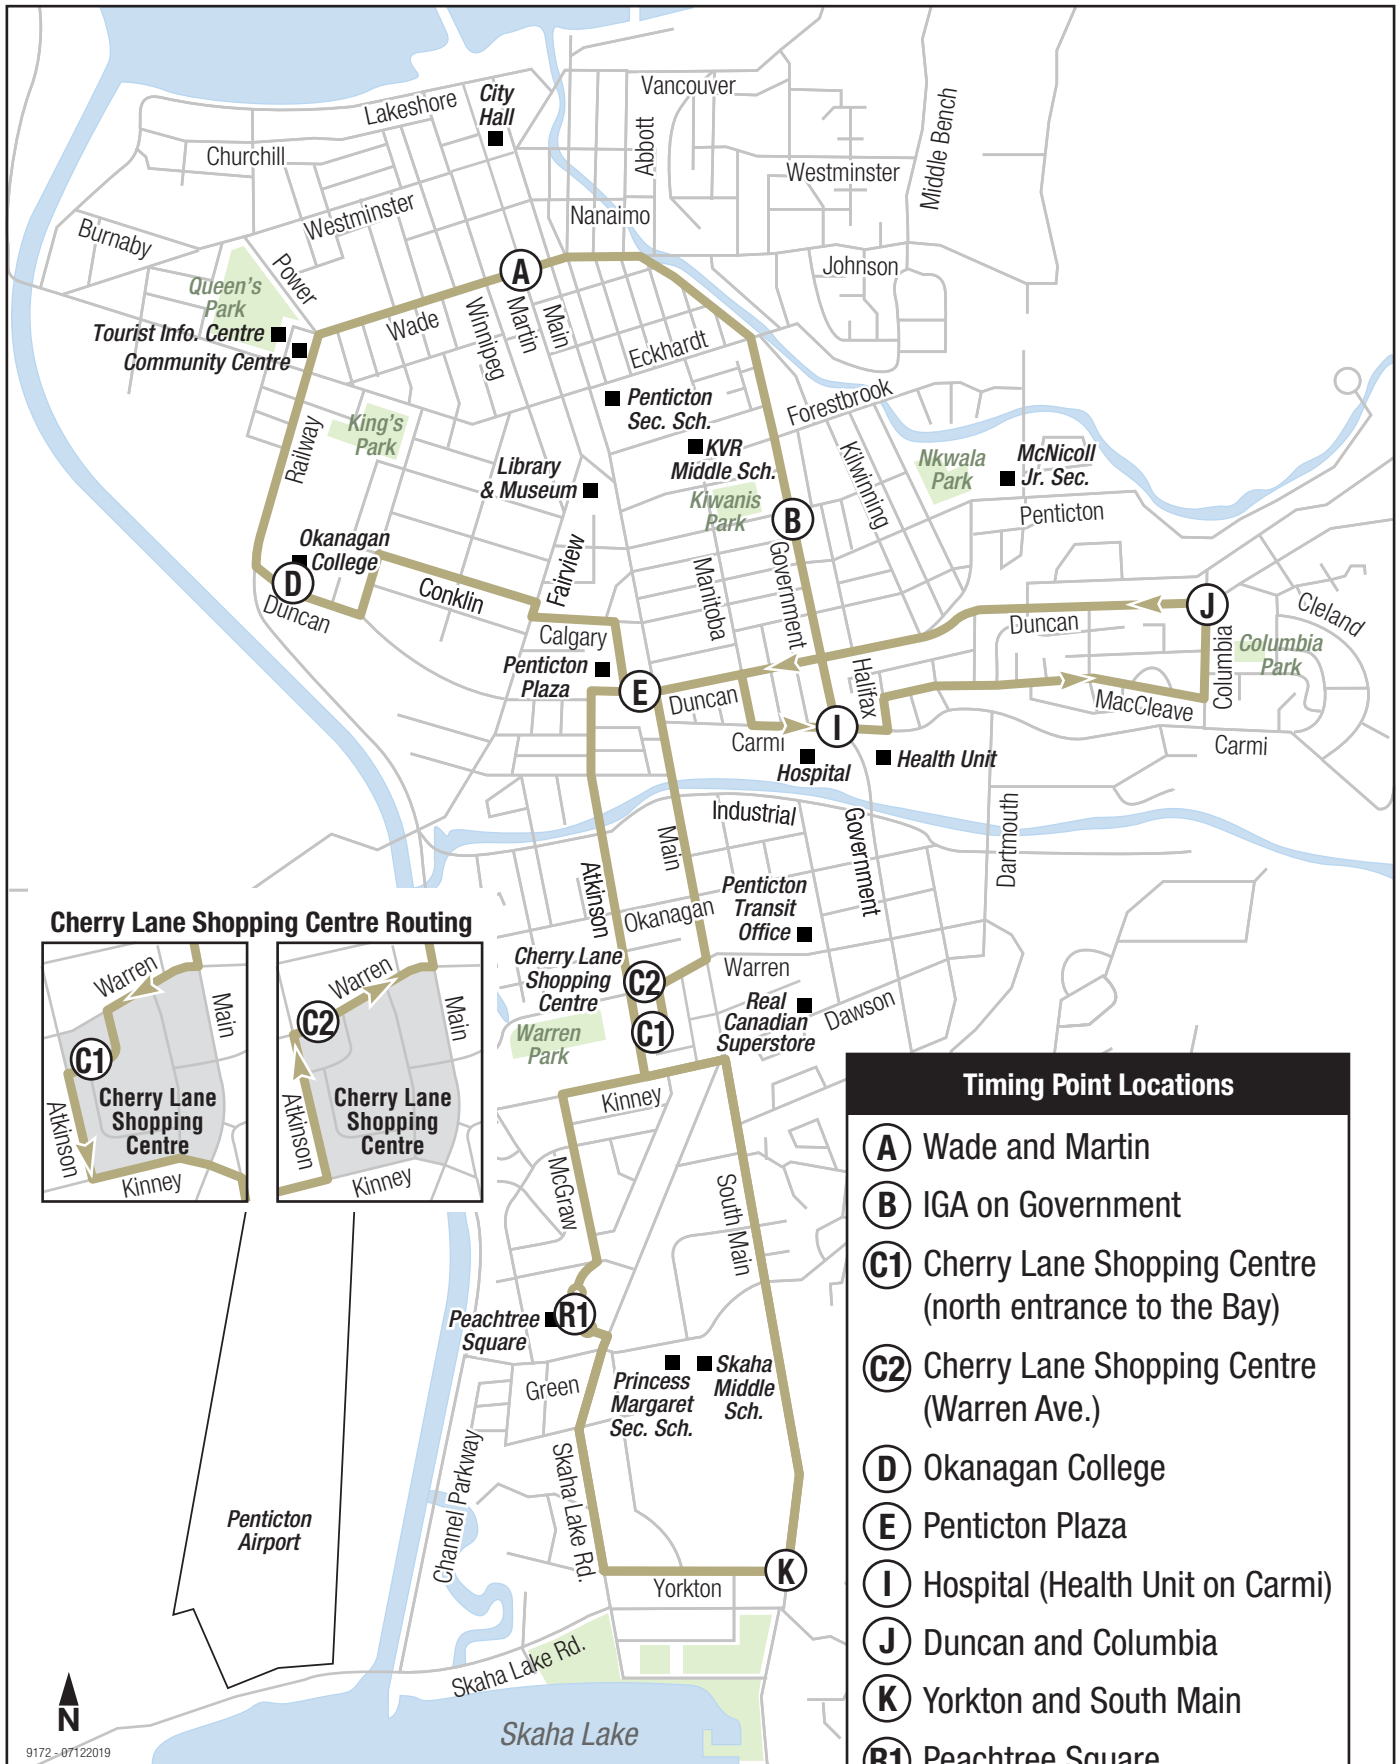

15 Night Route

Cherry Lane Shopping Centre Routing

- ### Timing Point Locations
- (A)** Wade and Martin
 - (B)** IGA on Government
 - (C1)** Cherry Lane Shopping Centre (north entrance to the Bay)
 - (C2)** Cherry Lane Shopping Centre (Warren Ave.)
 - (D)** Okanagan College
 - (E)** Penticton Plaza
 - (I)** Hospital (Health Unit on Carmi)
 - (J)** Duncan and Columbia
 - (K)** Yorkton and South Main
 - (R1)** Peachtree Square