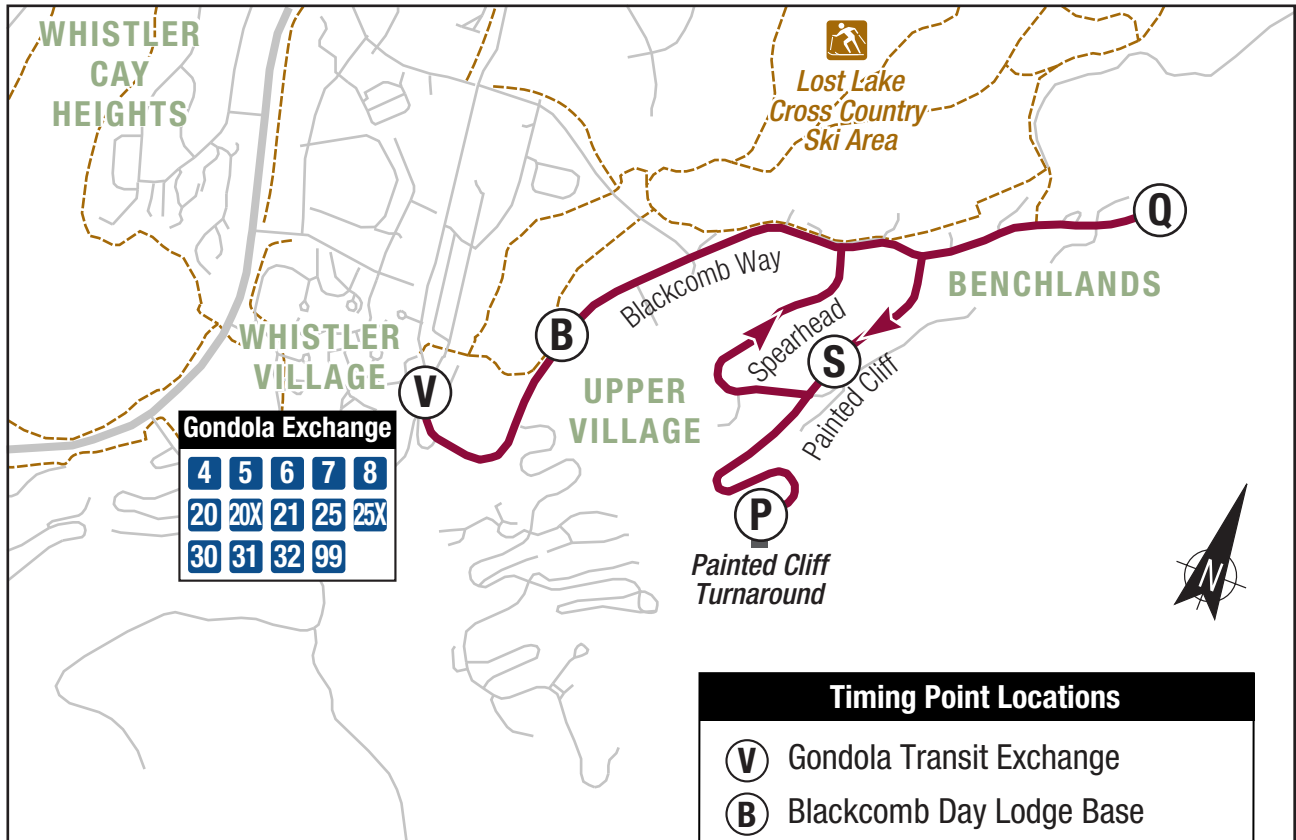

5 Upper Village/Benchlands

Timing Point Locations	
V	Gondola Transit Exchange
B	Blackcomb Day Lodge Base
Q	Blackcomb Way and The Woods
S	Painted Cliff and Snowbird Condos
P	Painted Cliff Turnaround
- -	Valley Trail